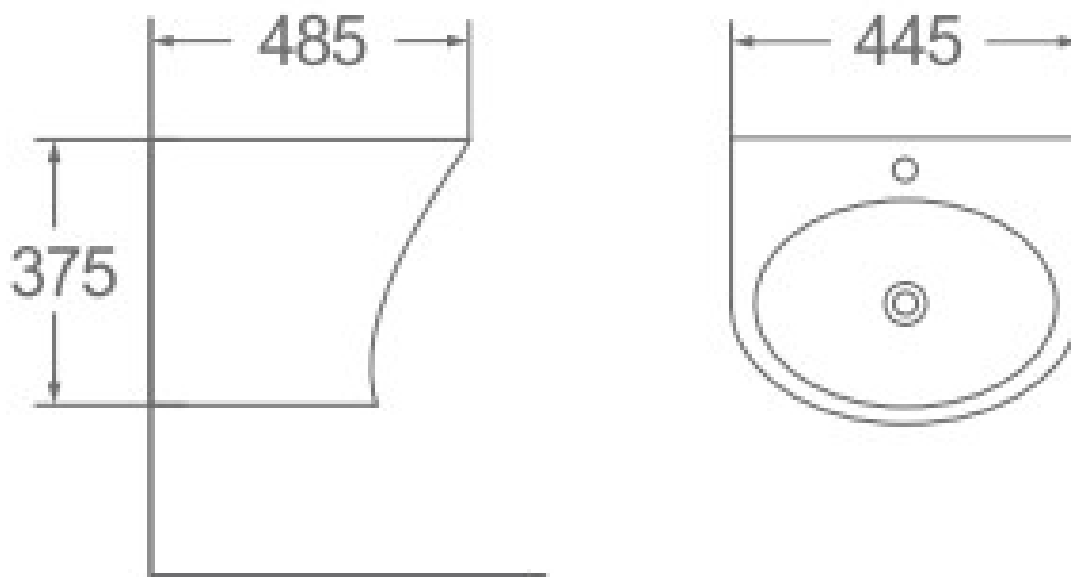

DLD-907 Wall Hung Lavatory

Size : 485 (W) x 445 (D) x 375 (H)

Material : Ceramic

**Technical Drawing**

Some specs and products may not be available in your area.
You check with your nearest reseller for the newly updated prices.
Please visit at www.daelim.id for your more information