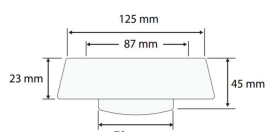

DCDT-113 One Piece Toilet

Siphonic - Dual Flush : 3/6 Liter

Size : 690(W) x 375(D) x 735(H)

Seat & Cover : Polypropylene

Bowl Shape : Round

Rough-in : 300mm

S/P Trap : S-Trap

Technical Drawing