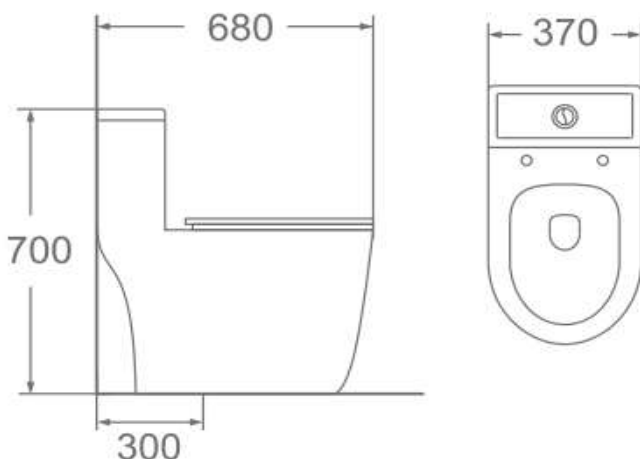

DCDT-113 One Piece Toilet

Siphonic - Dual Flush : 3/6 Liter

Size : 690(W) x 375(D) x 735(H)

Seat & Cover : Polypropylene

Bowl Shape : Round

Rough-in : 300mm

S/P Trap : S-Trap

Technical Drawing