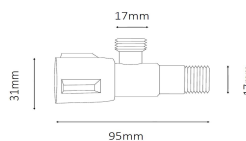

Angle Valve

Some specs and products may not be available in your area.
You check with your nearest resler for the newly updated prices.
Please visit at www.daelim.id for your more information