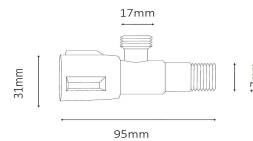

Angle Valve

Some specs and products may not be available in your area.
You check with your nearest reseller for the newly updated prices.
Please visit at www.daelim.id for your more information