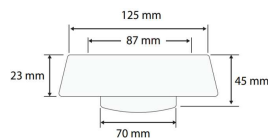

DCDT-112 One Piece Toilet

Siphonic - Dual Flush : 3/6 Liter

Size : 690(W) x 375(D) x 735(H)

Seat & Cover : Polypropylene

Bowl Shape : Round

Rough-in : 300mm

S/P Trap : S-Trap

Technical Drawing