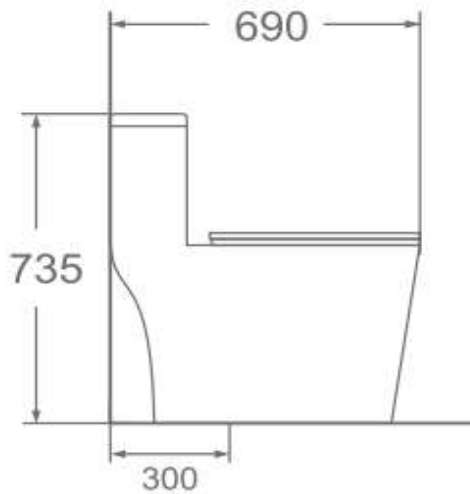

DCDT-112 One Piece Toilet

Siphonic - Dual Flush : 3/6 Liter

Size : 690(W) x 375(D) x 735(H)

Seat & Cover : Polypropylene

Bowl Shape : Round

Rough-in : 300mm

S/P Trap : S-Trap

Technical Drawing