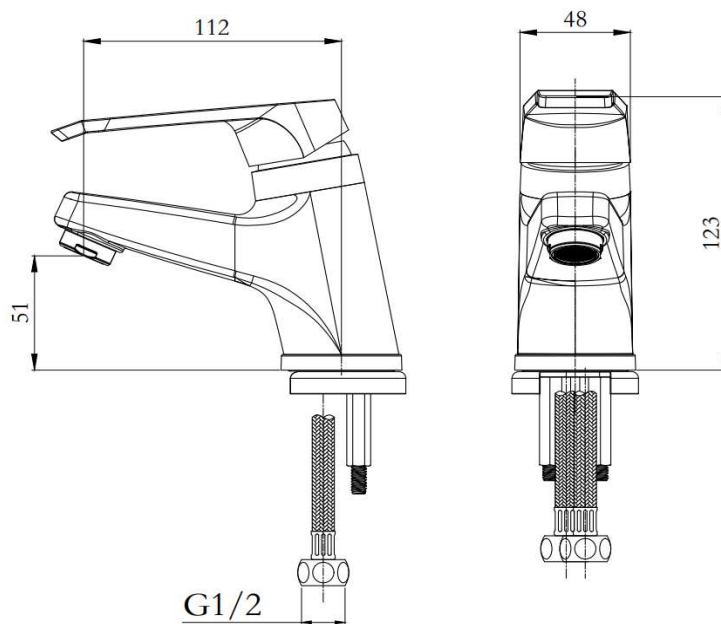

GFL-850 Lavatory Faucet

Material : Brass, Chrome Coating

Technical Drawing

Some specs and products may not be available in your area.
You check with your nearest reseller for the newly updated prices.
Please visit at www.daelim.id for your more information