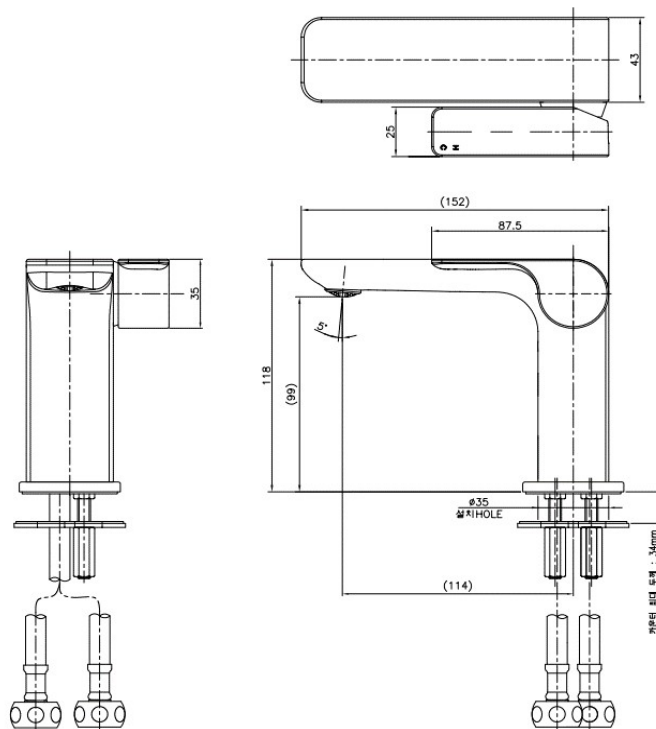

Technical Drawing

Some specs and products may not be available in your area.
You check with your nearest reseller for the newly updated prices.
Please visit at www.daelim.id for your more information