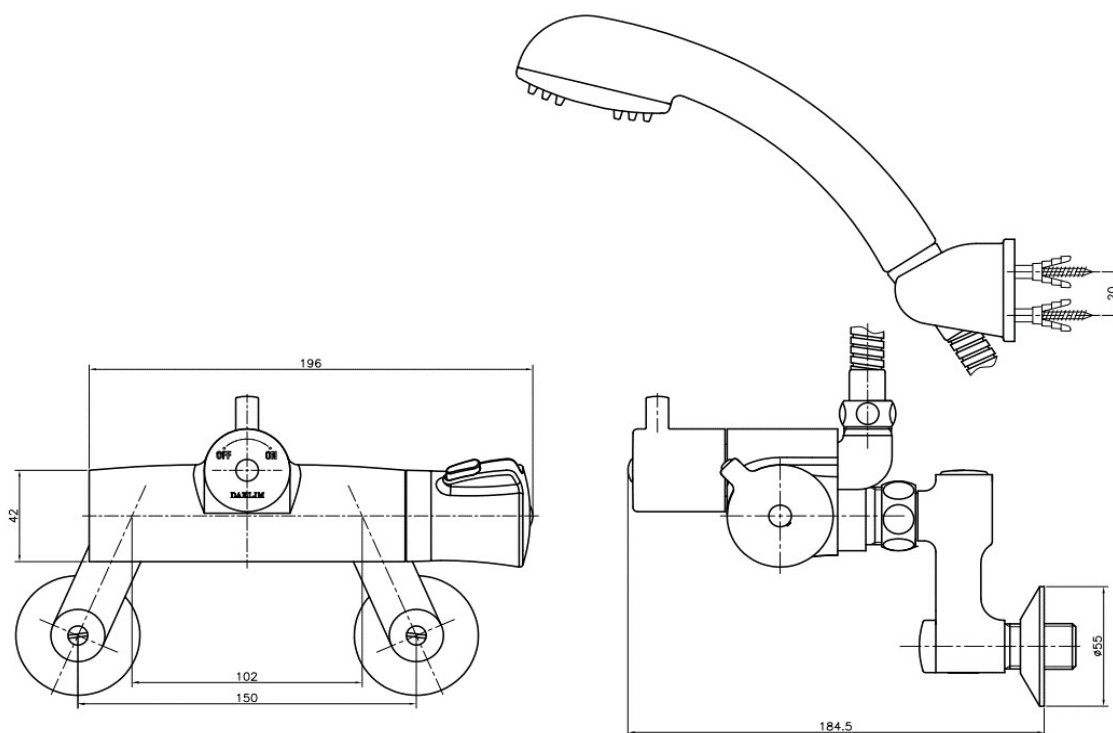

Technical Drawing

Some specs and products may not be available in your area.
You check with your nearest reseller for the newly updated prices.
Please visit at www.daelim.id for your more information