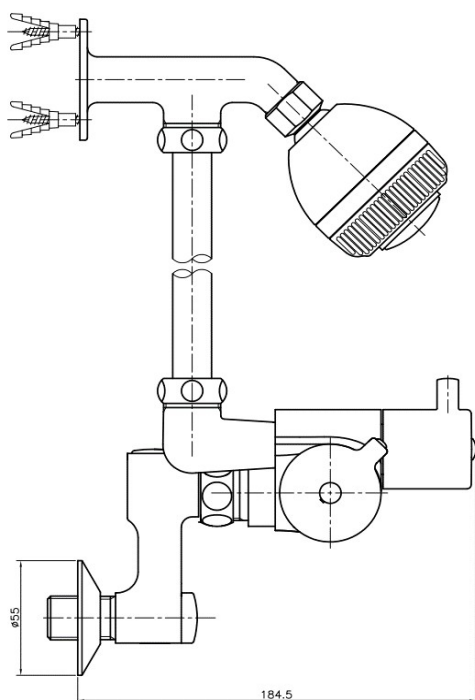

Technical Drawing

Some specs and products may not be available in your area.
You check with your nearest reseller for the newly updated prices.
Please visit at www.daelim.id for your more information