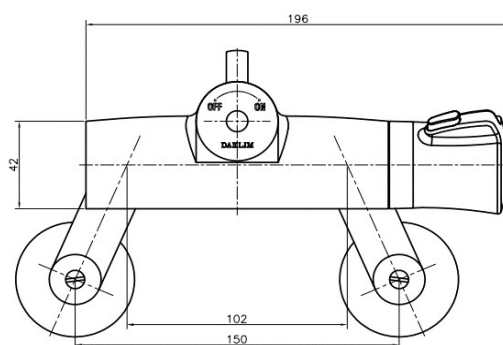

Technical Drawing

Some specs and products may not be available in your area.
You check with your nearest reseller for the newly updated prices.
Please visit at www.daelim.id for your more information