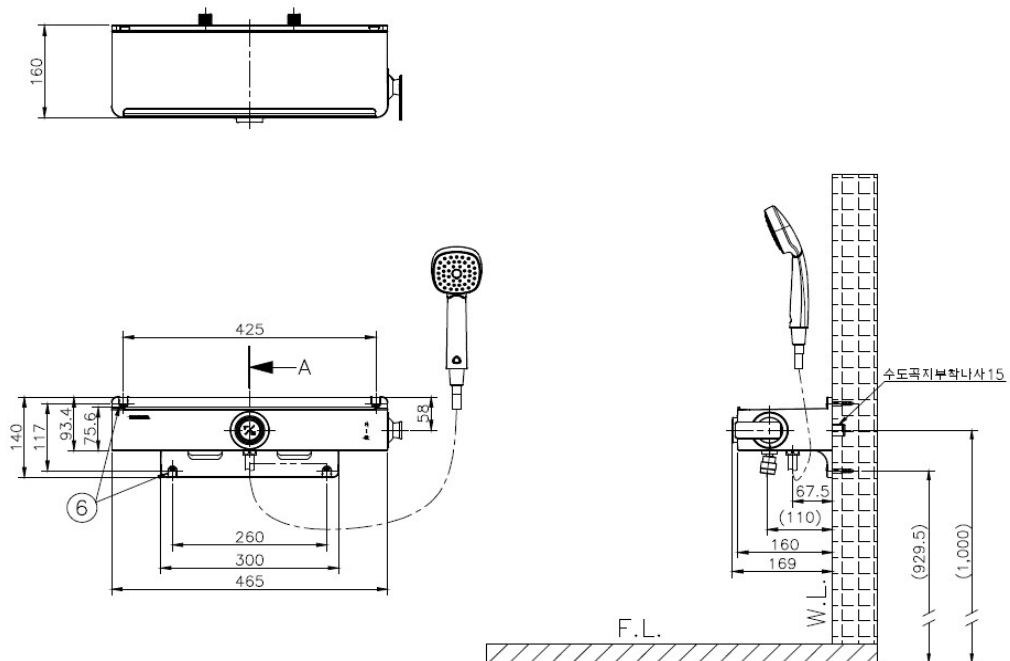

FB1681S Rain Shower Faucet With Shelf

Material : Brass, Chrome Coating

Technical Drawing

Some specs and products may not be available in your area.
You check with your nearest reseller for the newly updated prices.
Please visit at www.daelim.id for your more information