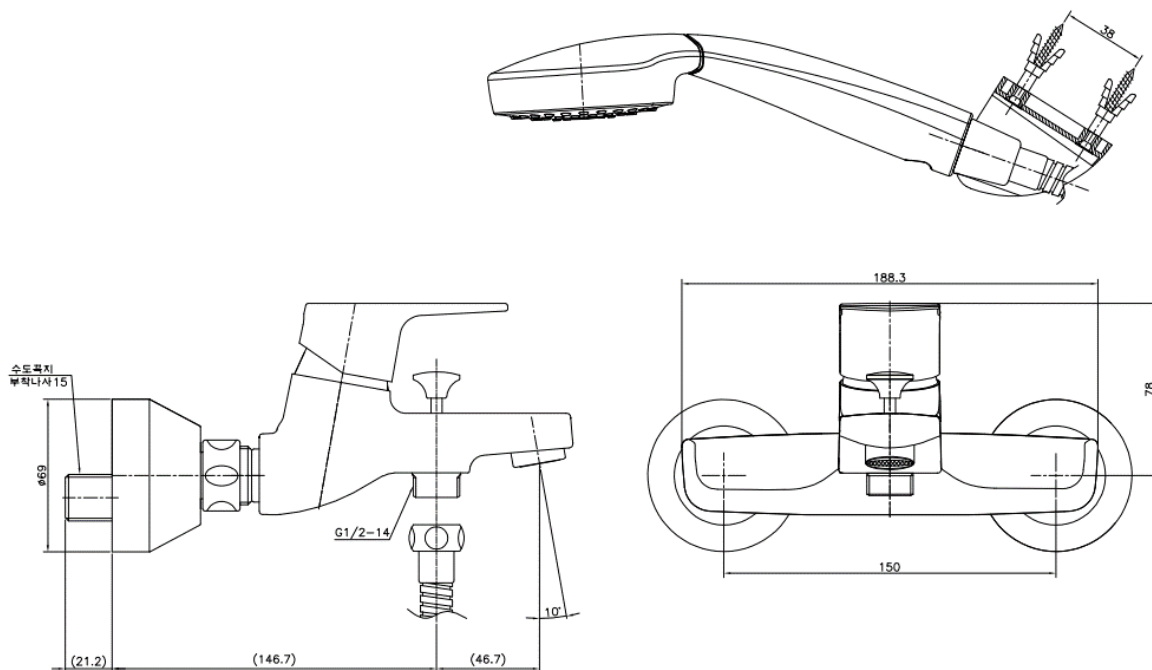

FB 0400-15C Bath & Shower Faucet

Discharging Volume : 2L

Material : Brass, Chrome Coating

Technical Drawing

Some specs and products may not be available in your area.
You check with your nearest reseller for the newly updated prices.
Please visit at www.daelim.id for your more information