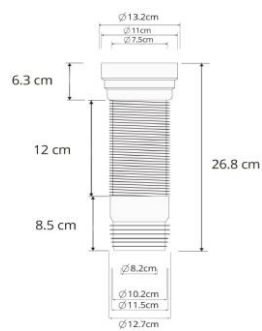

DCF-8203B Floor Mounted Toilet

Washdown - Dual Flush : 3/6 Liter

Size : 510(W) x 365(D) x 415(H)

Seat & Cover : Polypropylene/Urea-Formaldehyde

Bowl Shape : Compact Elongated

Rough-in : 180mm

S/P Trap : P-Trap

Technical Drawing

Flange for P-Trap

DO01SL-P

Angle Valve

DCF001-SV

Some specs and products may not be available in your area.
You check with your nearest resiler for the newly updated prices.
Please visit at www.daelim.id for your more information