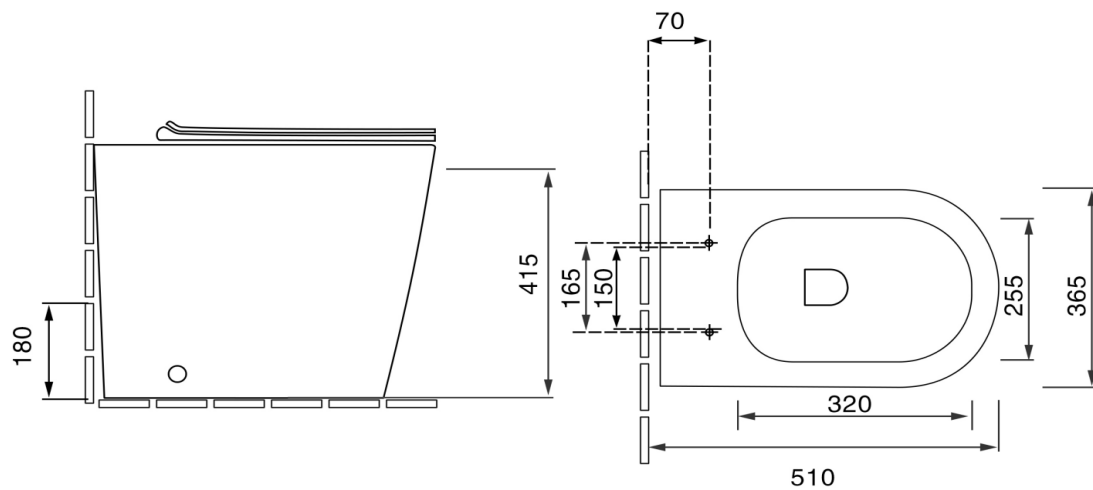

DCF-8203B Floor Mounted Toilet

Washdown - Dual Flush : 3/6 Liter

Size : 510(W) x 365(D) x 415(H)

Seat & Cover : Polypropylene/Urea-Formaldehyde

Bowl Shape : Compact Elongated

Rough-in : 180mm

S/P Trap : P-Trap

Technical Drawing

Flange for P-Trap

DO01SL-P

Angle Valve

DCF001-SV

Some specs and products may not be available in your area.
You check with your nearest resiler for the newly updated prices.
Please visit at www.daelim.id for your more information