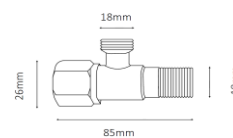

DCF-8203B Floor Mounted Toilet

Washdown - Dual Flush : 3/6 Liter

Size : 510(W) x 365(D) x 415(H)

Seat & Cover : Polypropylene/Urea-Formaldehyde

Bowl Shape : Compact Elongated

Rough-in : 180mm

S/P Trap : P-Trap

Technical Drawing

Flange for P-Trap

DO01SL-P

Angle Valve

DCF001-SV

Some specs and products may not be available in your area.
You check with your nearest resiler for the newly updated prices.
Please visit at www.daelim.id for your more information