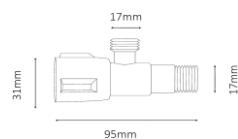

Angle Valve

Some specs and products may not be available in your area.
You check with your nearest reseller for the newly updated prices.
Please visit at www.daelim.id for your more information