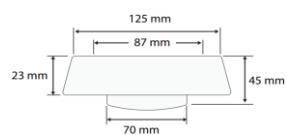

DCDT-115 One Piece Toilet

Siphonic - Dual Flush : 3/6 Liter

Size : 660(W) x 450(D) x 545(H)

Seat & Cover : Polypropylene

Bowl Shape : Round

Rough-in : 300mm

S/P Trap : S-Trap

Technical Drawing