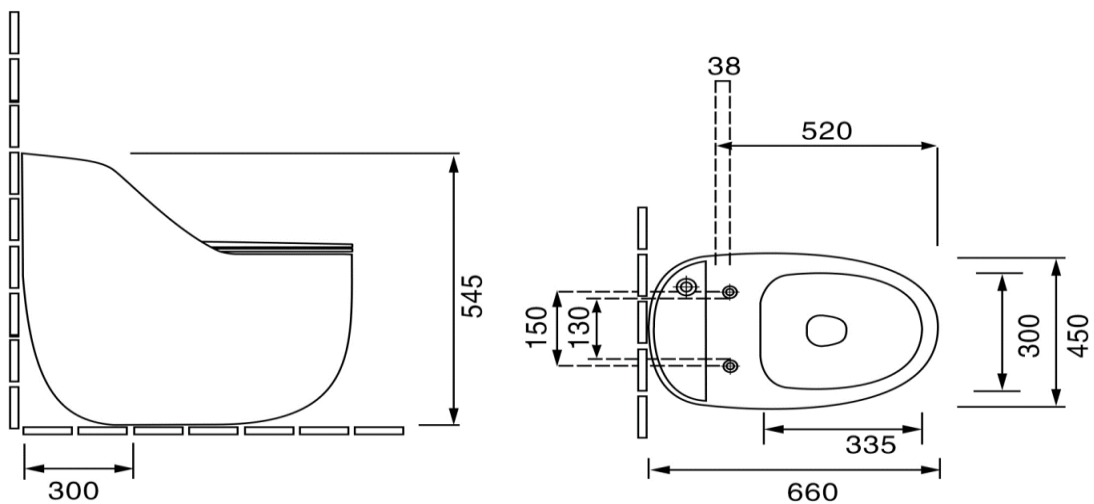

DCDT-115 One Piece Toilet

Siphonic - Dual Flush : 3/6 Liter

Size : 660(W) x 450(D) x 545(H)

Seat & Cover : Polypropylene

Bowl Shape : Round

Rough-in : 300mm

S/P Trap : S-Trap

Technical Drawing