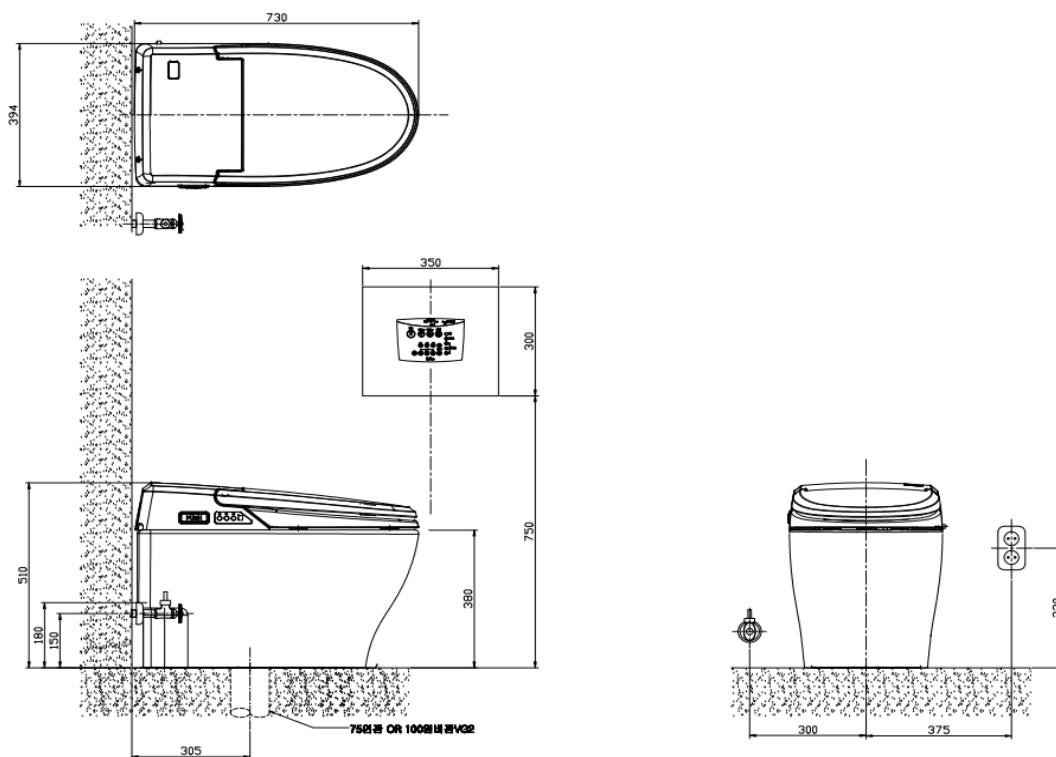

Technical Drawing

Some specs and products may not be available in your area.
You check with your nearest resller for the newly updated prices.
Please visit at www.daelim.id for your more information