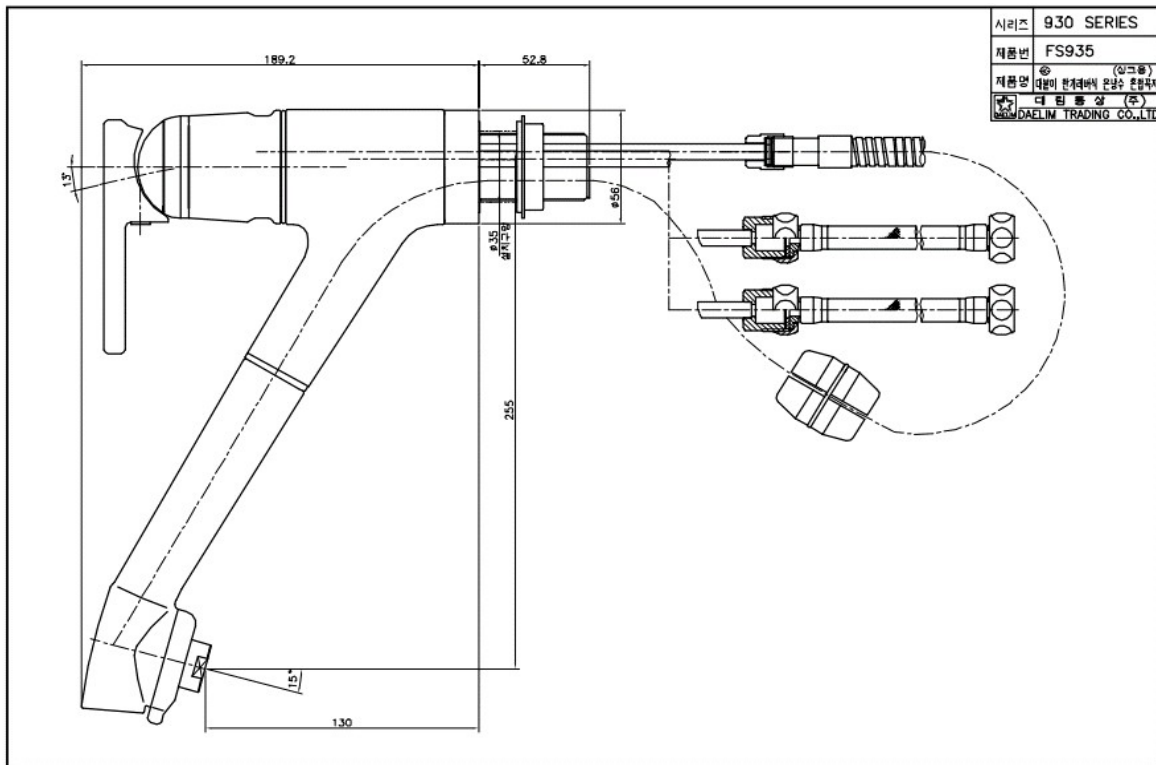

FS 935C Pull-out Spray Kitchen Faucet

Dischargeing Volume : 2L

Material : Brass, Chrome coating

Technical Drawing

Some specs and products may not be available in your area.
You check with your nearest reseller for the newly updated prices.
Please visit at www.daelim.id for your more information