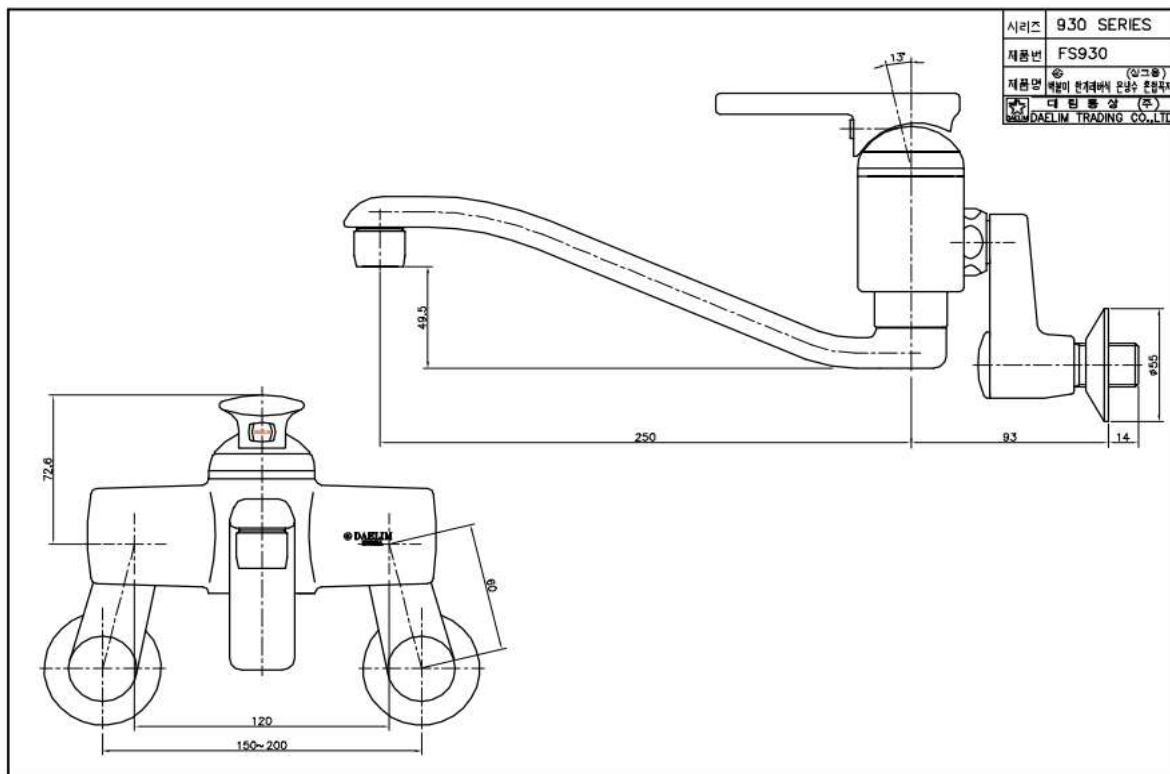

FS 930C Kitchen Faucet w/ Swing Spout

Dischargeing Volume : 2L

Material : Brass, Chrome coating

Technical Drawing

Some specs and products may not be available in your area.
You check with your nearest reseller for the newly updated prices.
Please visit at www.daelim.id for your more information