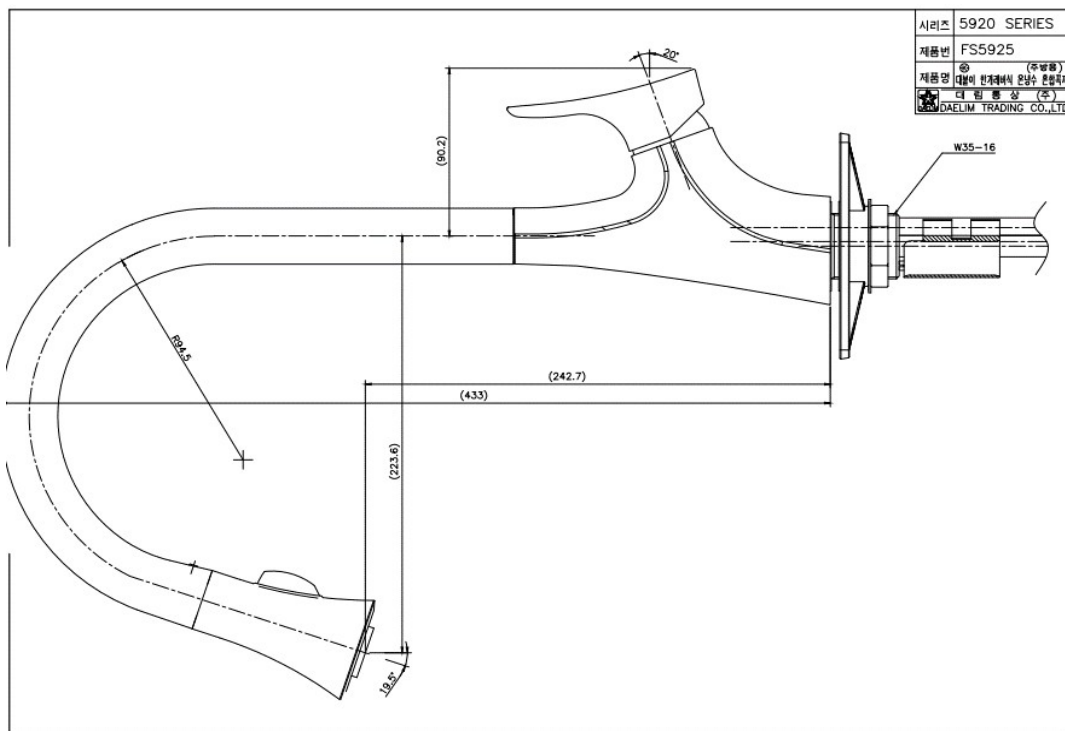

FS 5925NB Pull-down Spray Kitchen Faucet

Dischargeing Volume : 2L

Material : Brass, Chrome coating

Technical Drawing

Some specs and products may not be available in your area.
You check with your nearest reseller for the newly updated prices.
Please visit at www.daelim.id for your more information