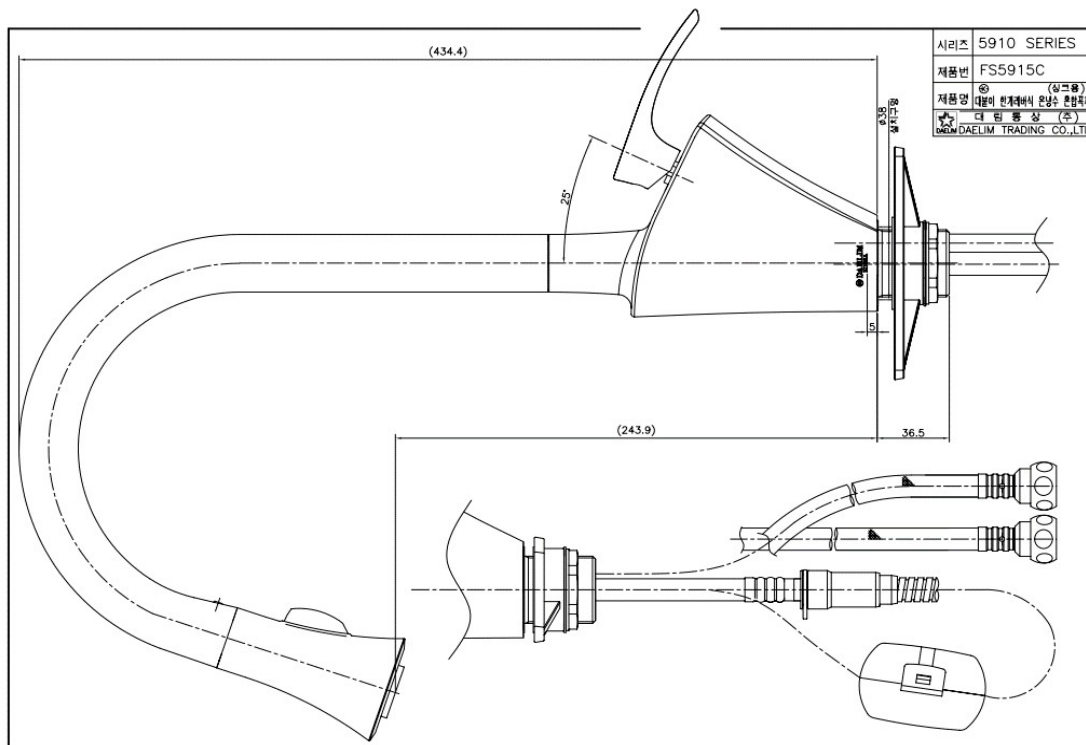

FS 5915C Pull-down Spray Kitchen Faucet

Dischargeing Volume : 2L

Material : Brass, Chrome coating

Technical Drawing

Some specs and products may not be available in your area.
You check with your nearest reseller for the newly updated prices.
Please visit at www.daelim.id for your more information