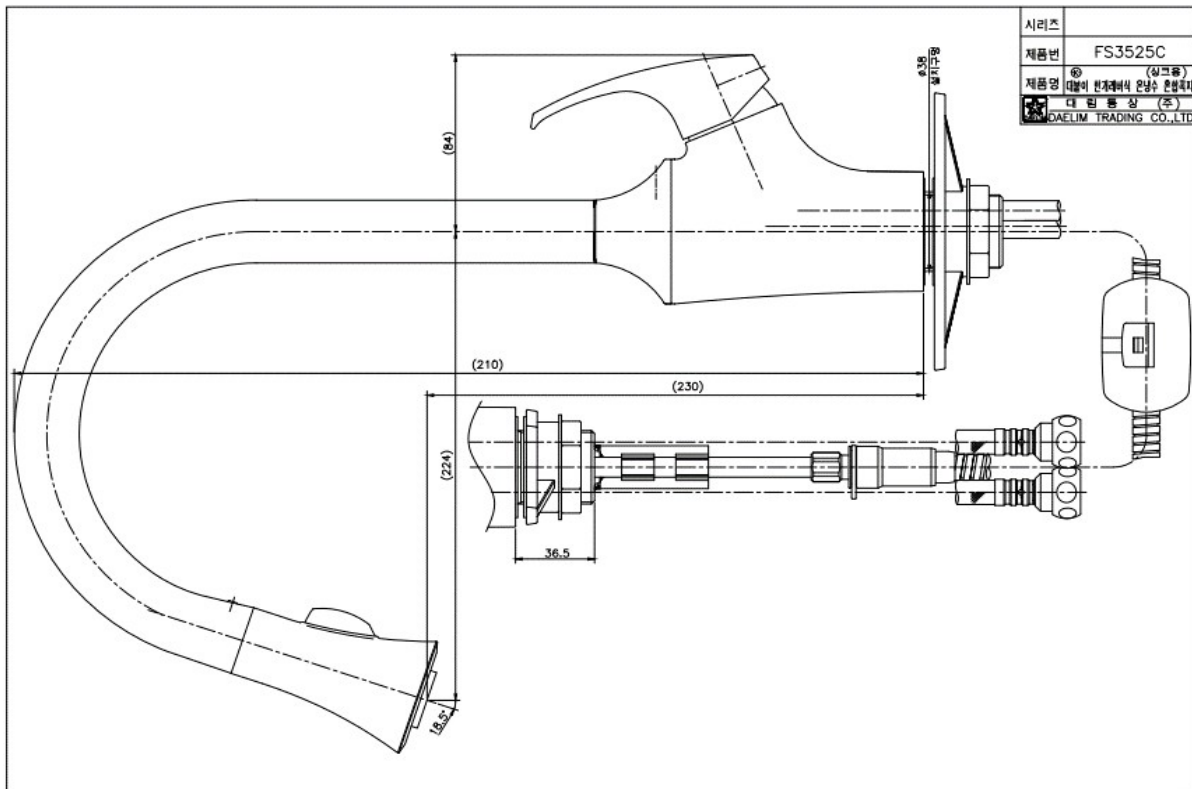

FS 3525C Pull-down Spray Kitchen Faucet

Dischargeing Volume : 2L

Material : Brass, Chrome coating

Technical Drawing

Some specs and products may not be available in your area.
You check with your nearest reseller for the newly updated prices.
Please visit at www.daelim.id for your more information