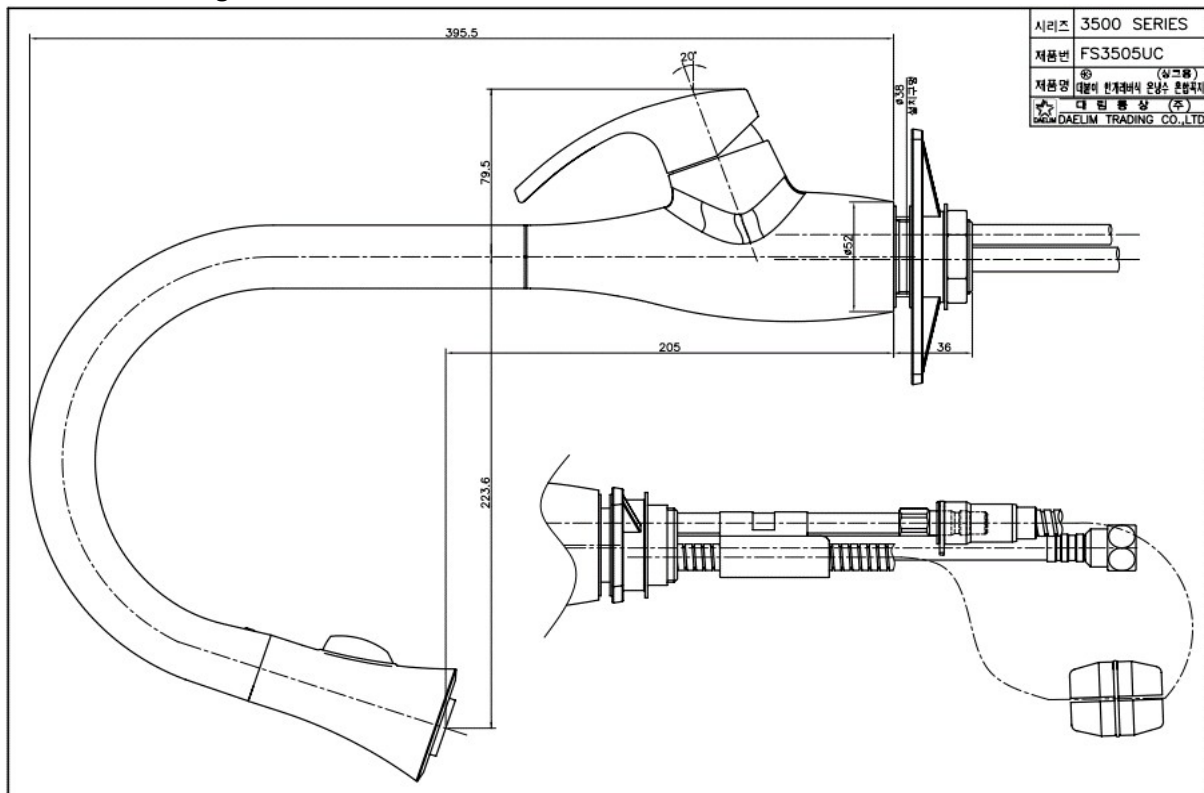

FS 3505UC Pull-down Spray Kitchen Faucet

Dischargeing Volume : 2L

Material : Brass, Chrome coating

Technical Drawing

Some specs and products may not be available in your area.
 You check with your nearest reseller for the newly updated prices.
 Please visit at www.daelim.id for your more information