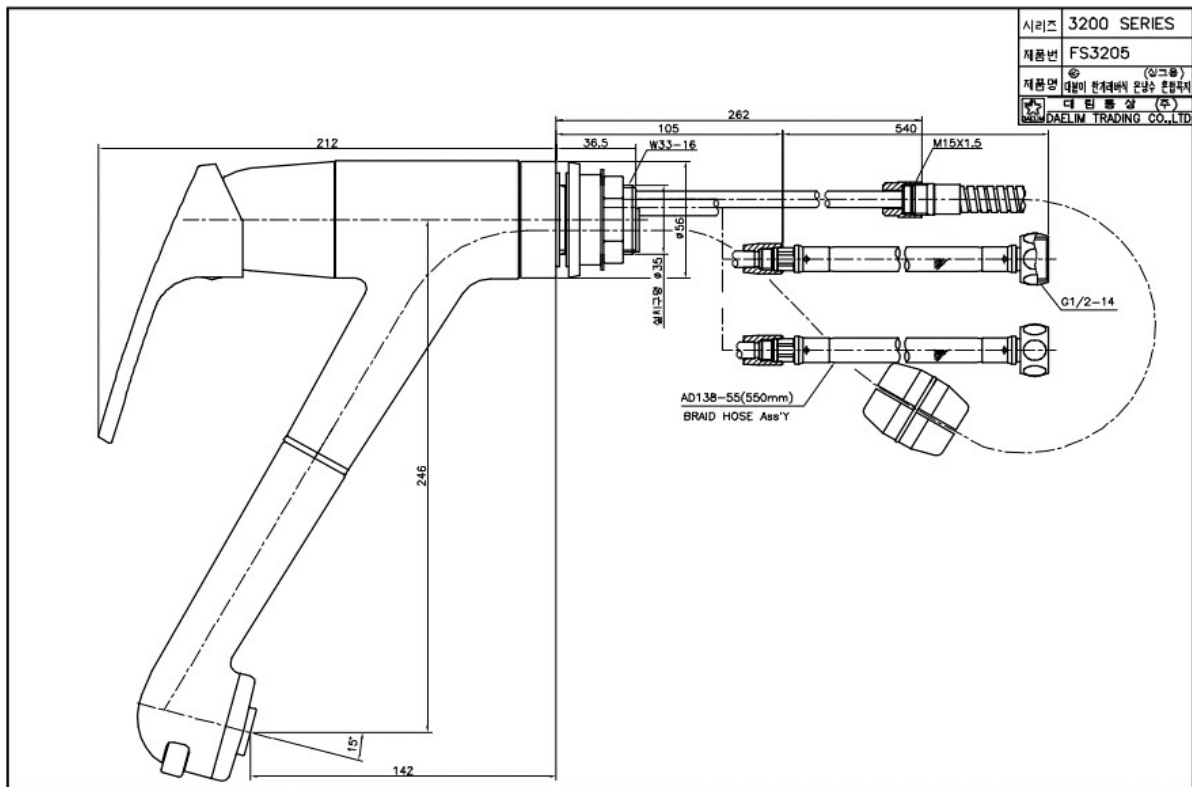

FS 3205C Pull-out Spray Kitchen Faucet

Dischargeing Volume : 2L

Material : Brass, Chrome coating

Technical Drawing

Some specs and products may not be available in your area.
 You check with your nearest reseller for the newly updated prices.
 Please visit at www.daelim.id for your more information