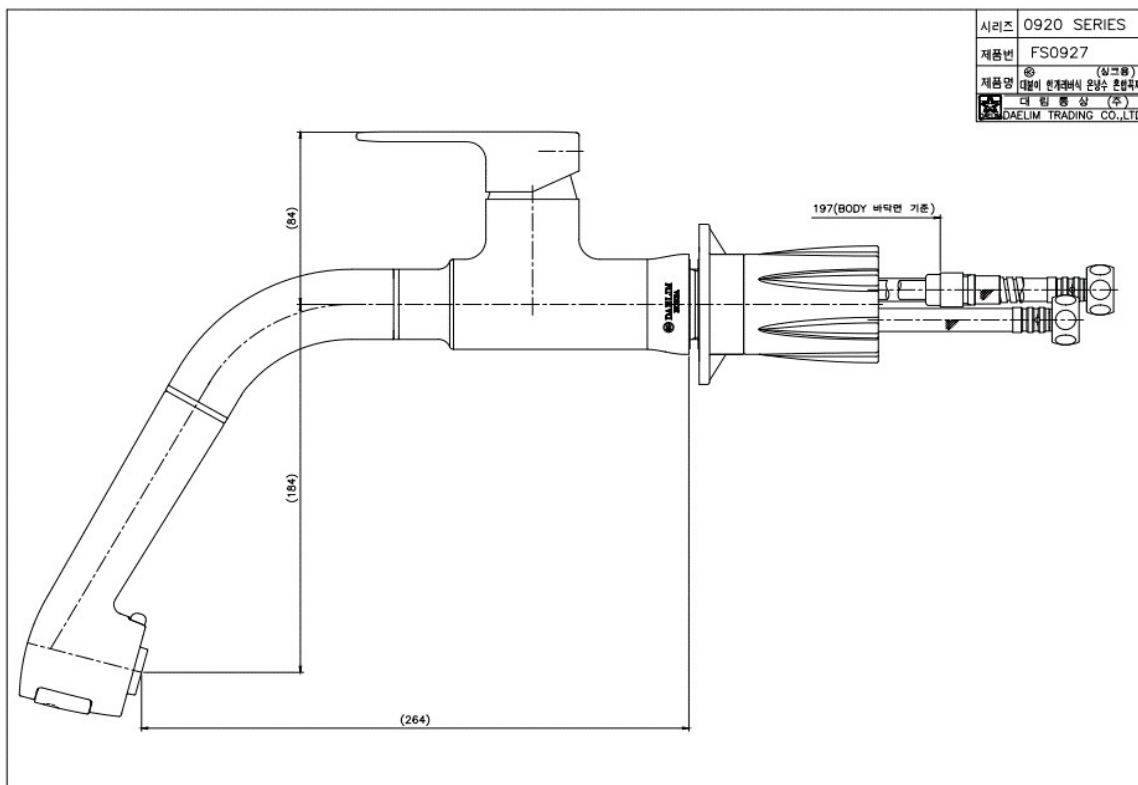

Technical Drawing

Some specs and products may not be available in your area.
You check with your nearest reseller for the newly updated prices.
Please visit at www.daelim.id for your more information