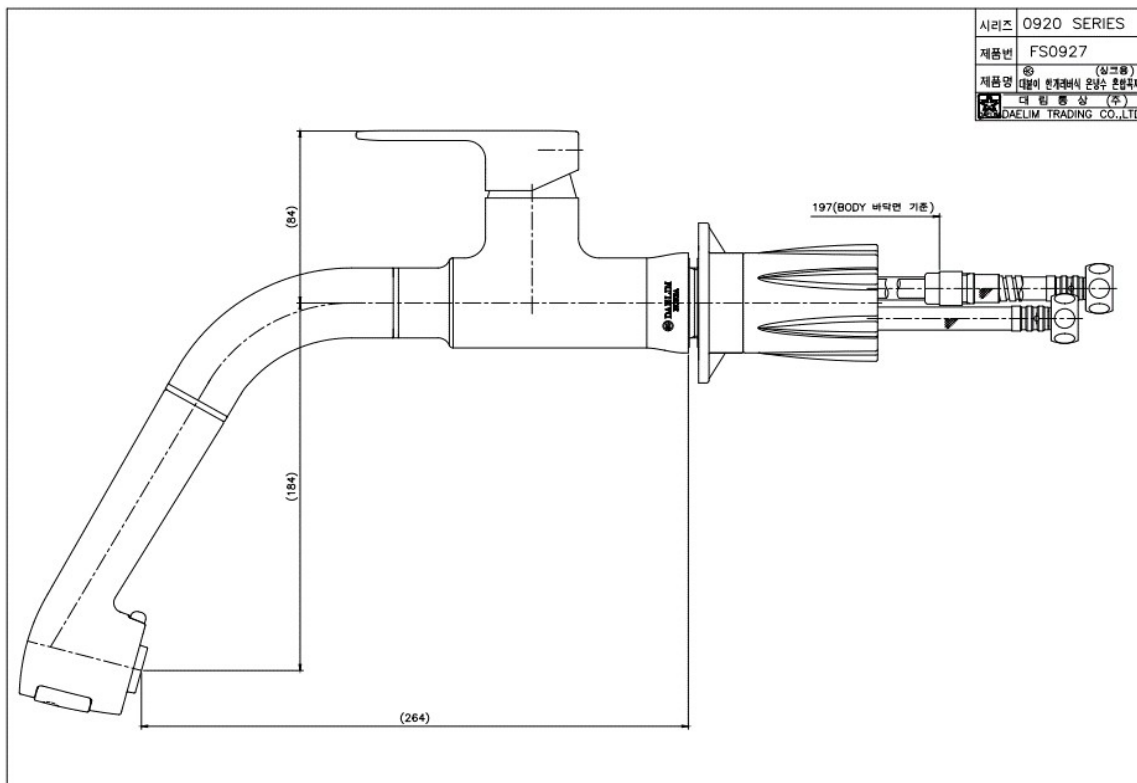

FS 0927MB Pull-out Spray Kitchen Faucet

Discharging Volume : 2L

Material : Brass, Chrome Coating

Technical Drawing

Some specs and products may not be available in your area.
You check with your nearest reseller for the newly updated prices.
Please visit at www.daelim.id for your more information