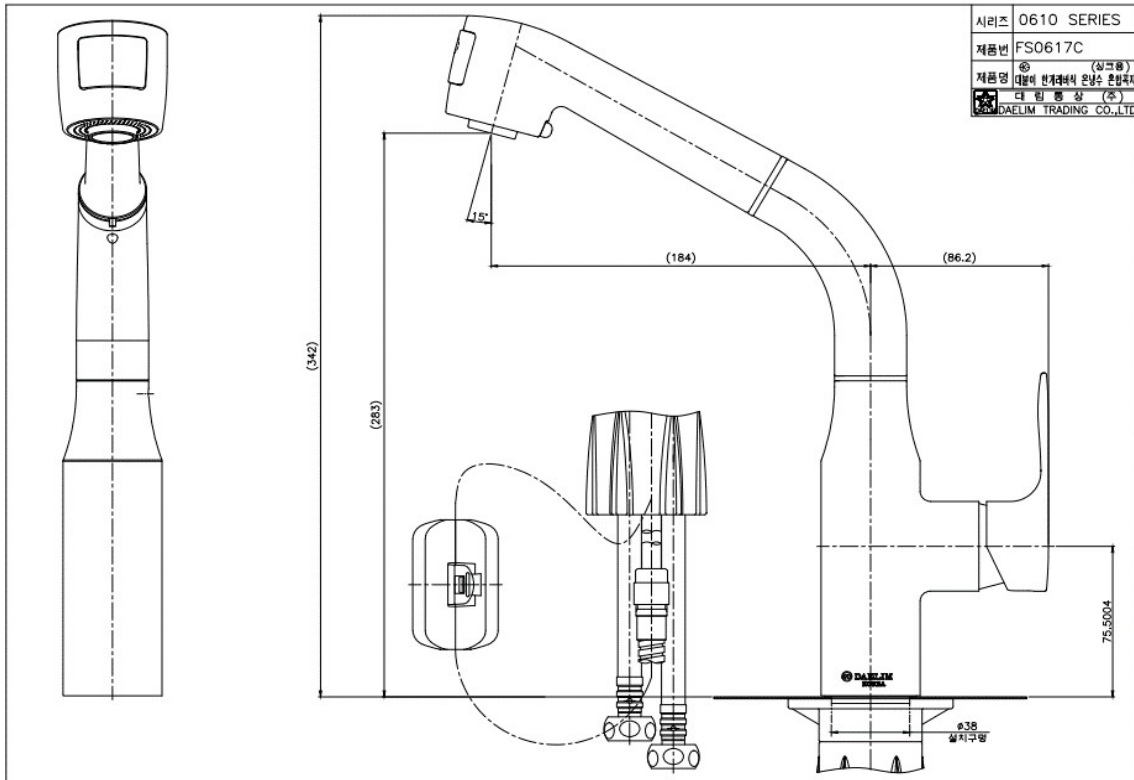

Technical Drawing

Some specs and products may not be available in your area.
You check with your nearest reseller for the newly updated prices.
Please visit at www.daelim.id for your more information