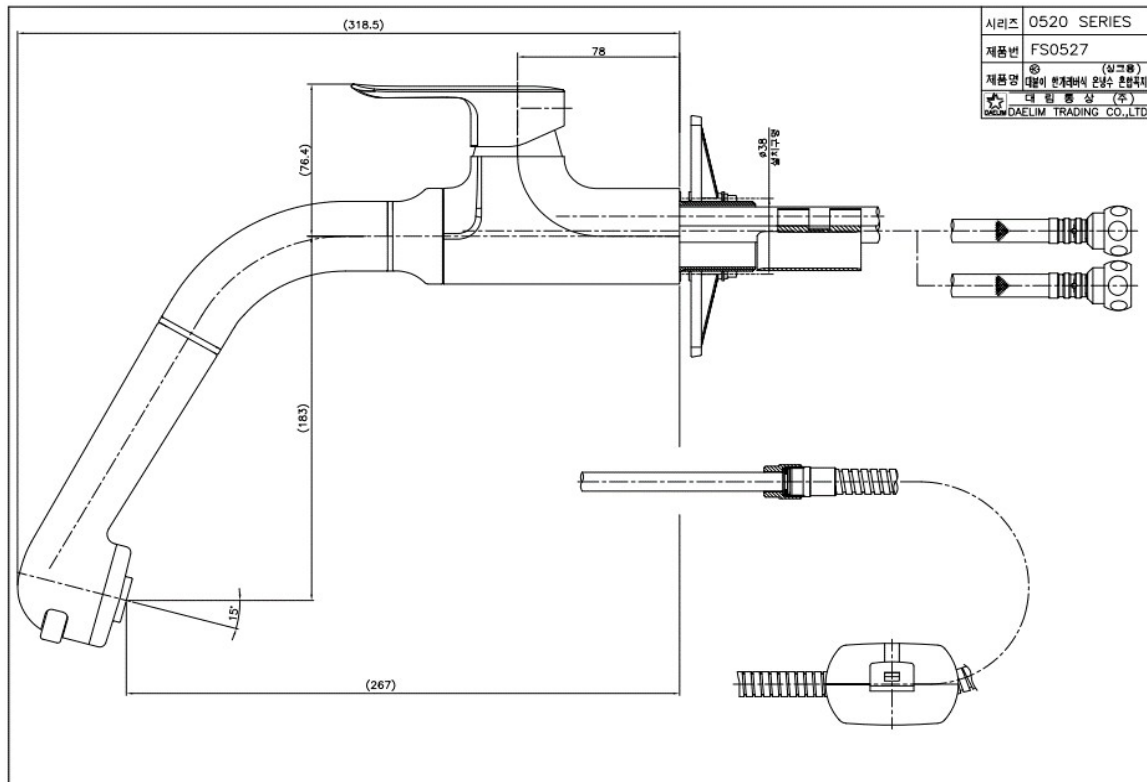

FS 0527C Pull-out Spray Kitchen Faucet

Discharging Volume : 2L

Material : Brass, Chrome Coating

Technical Drawing

Some specs and products may not be available in your area.
You check with your nearest reseller for the newly updated prices.
Please visit at www.daelim.id for your more information