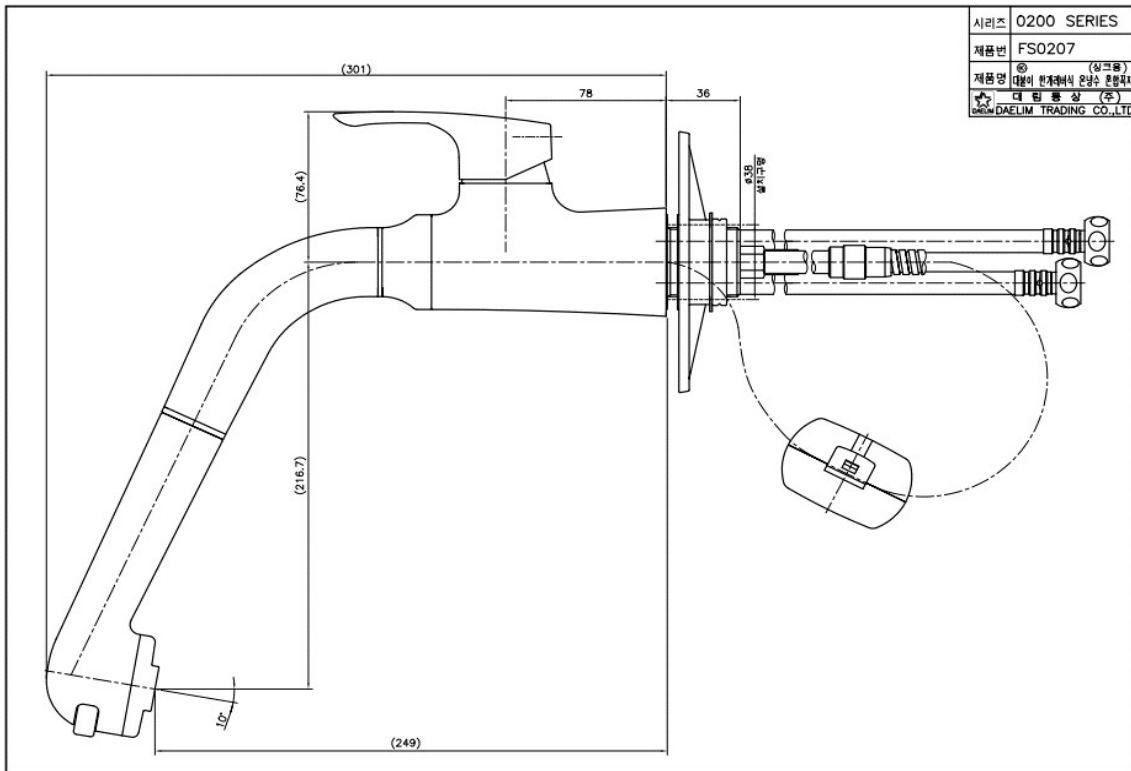

Technical Drawing

Some specs and products may not be available in your area.
You check with your nearest reseller for the newly updated prices.
Please visit at www.daelim.id for your more information