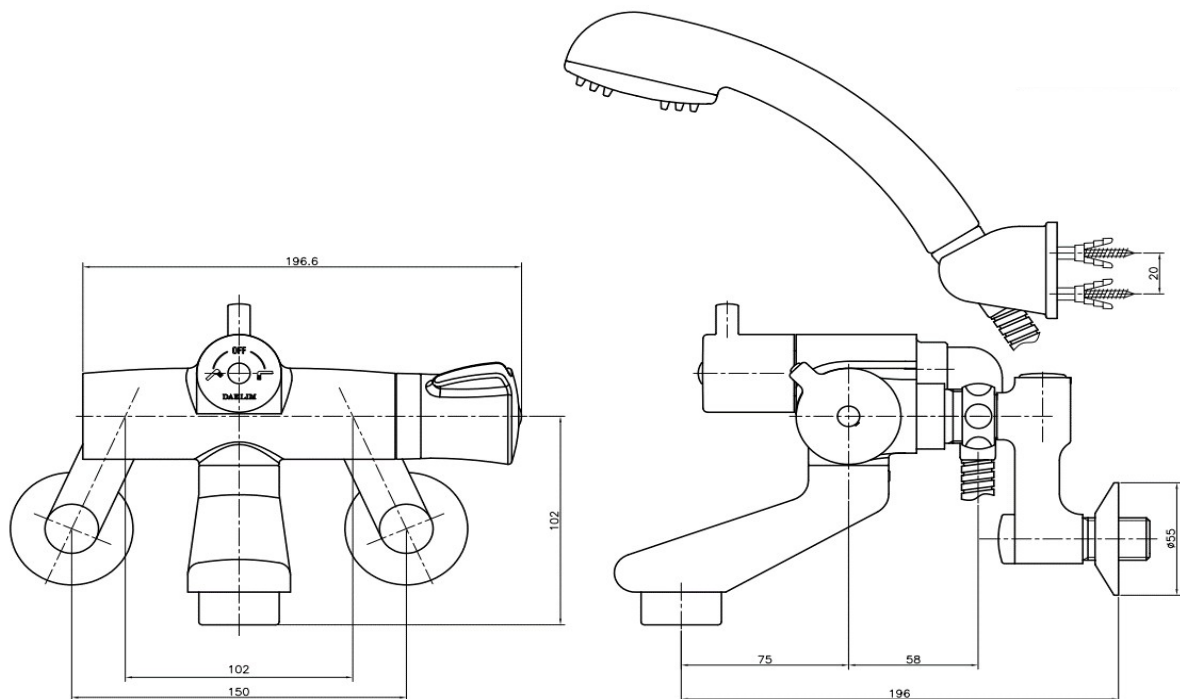

FB2060TKR Concealed Shower

Material : Brass, Chrome Coating

Technical Drawing

Some specs and products may not be available in your area.
You check with your nearest reseller for the newly updated prices.
Please visit at www.daelim.id for your more information