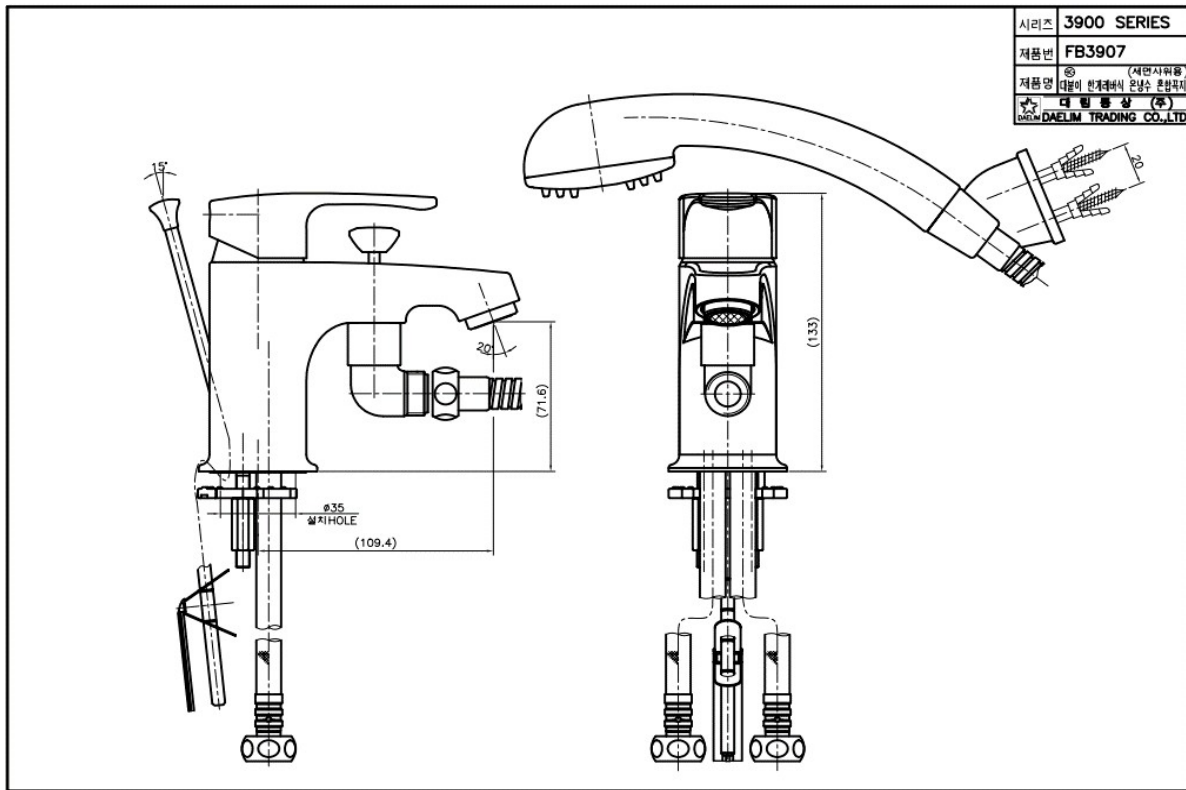

FB 3907C Lavatory & Shower Faucet

Dischargeing Volume : 2L

Material : Brass, Chrome coating

Technical Drawing

Some specs and products may not be available in your area.
You check with your nearest reseller for the newly updated prices.
Please visit at www.daelim.id for your more information