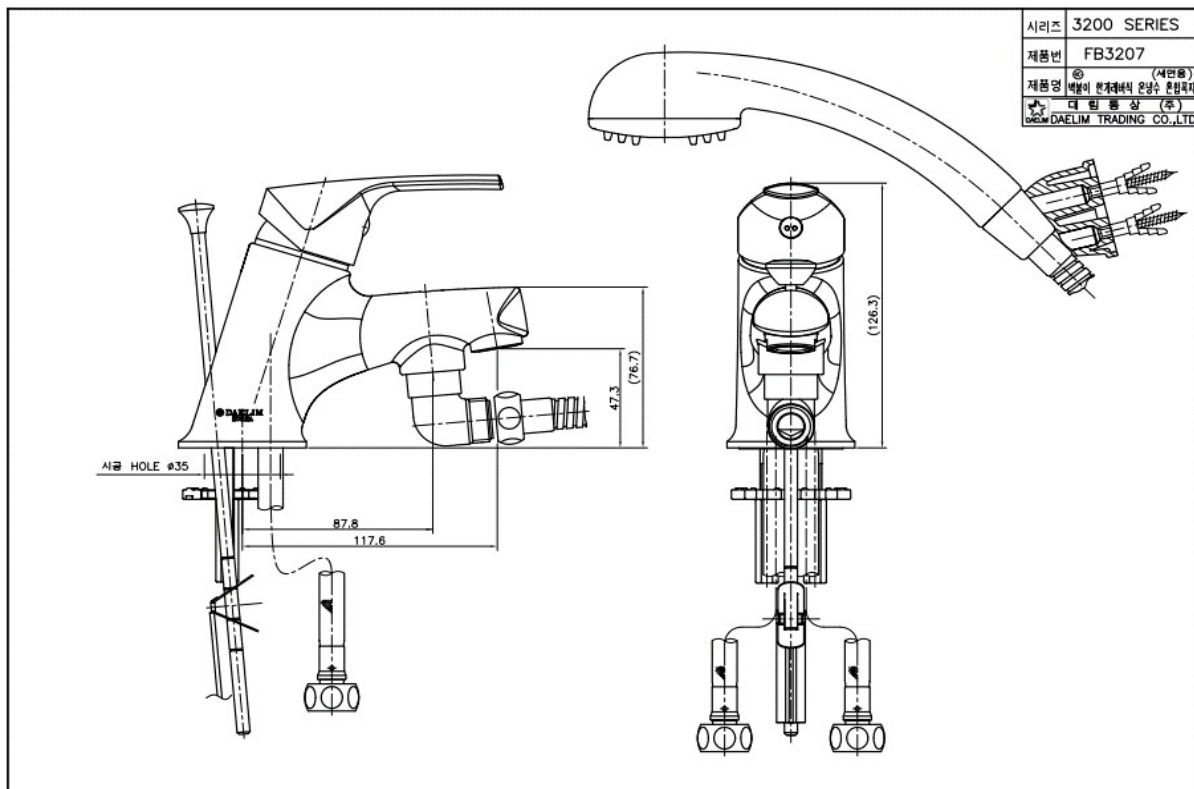

FB 3207C Bath & Shower Faucet

Dischargeing Volume : 2L

Material : Brass, Chrome coating

Technical Drawing

Some specs and products may not be available in your area.
You check with your nearest reseller for the newly updated prices.
Please visit at www.daelim.id for your more information