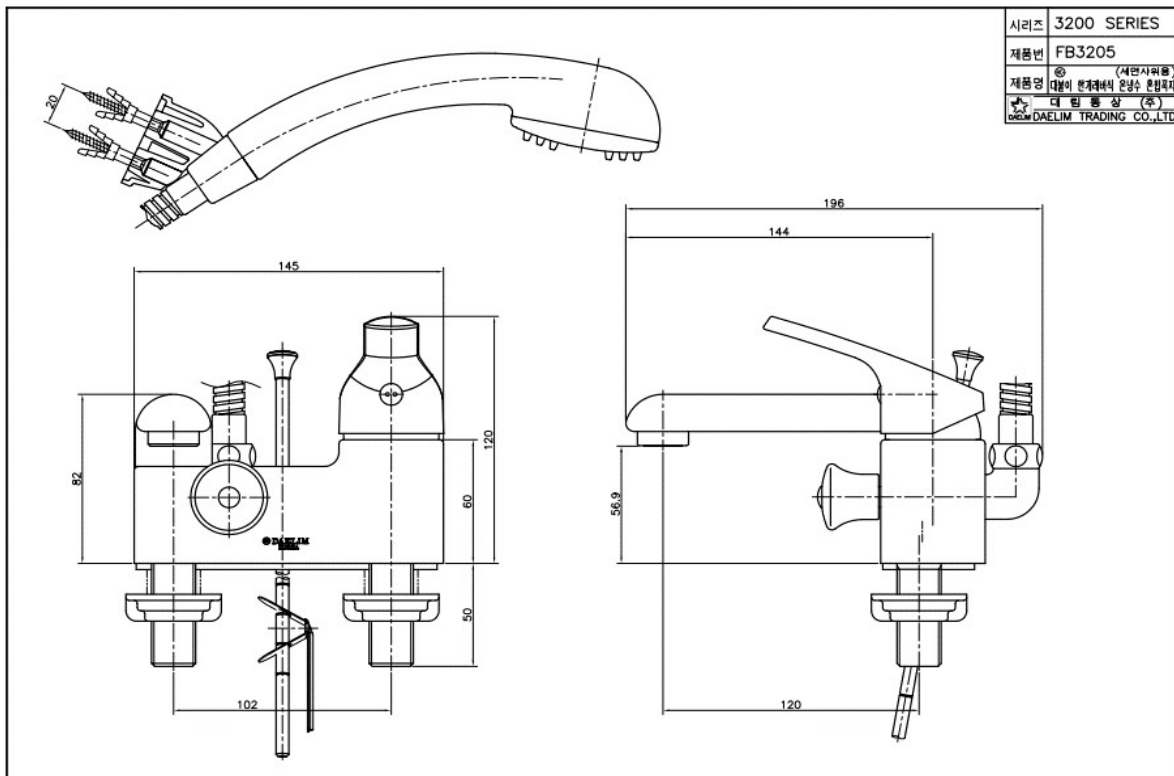

FB 3205C Bath & Shower Faucet

Dischargeing Volume : 2L

Material : Brass, Chrome coating

Technical Drawing

Some specs and products may not be available in your area.
You check with your nearest reseller for the newly updated prices.
Please visit at www.daelim.id for your more information