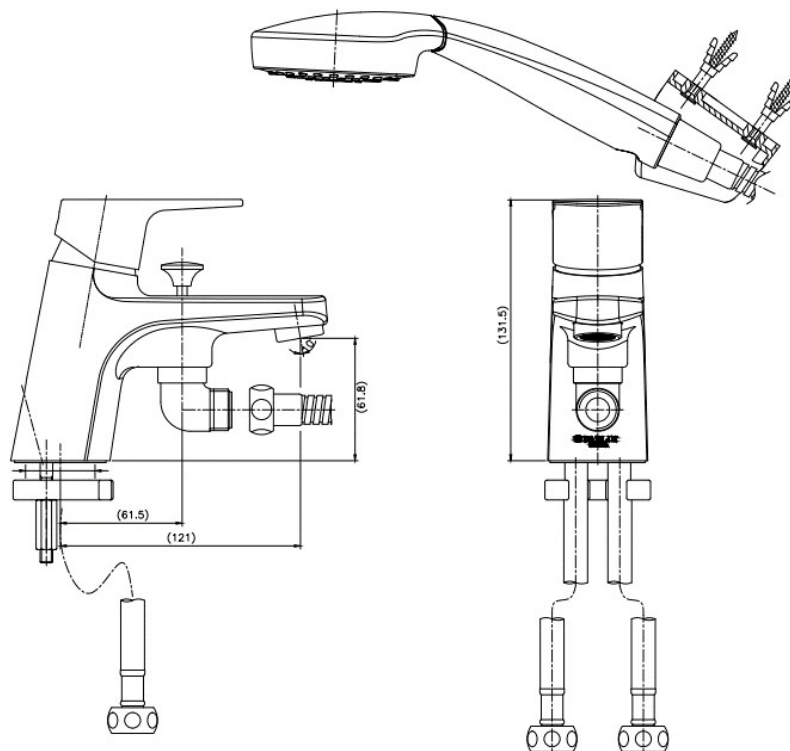

## FB 0407C Lavatory Faucet

Discharging Volume : 2L

Material : Brass, Chrome Coating

### Technical Drawing

Some specs and products may not be available in your area.  
You check with your nearest reseller for the newly updated prices.  
Please visit at [www.daelim.id](http://www.daelim.id) for your more information