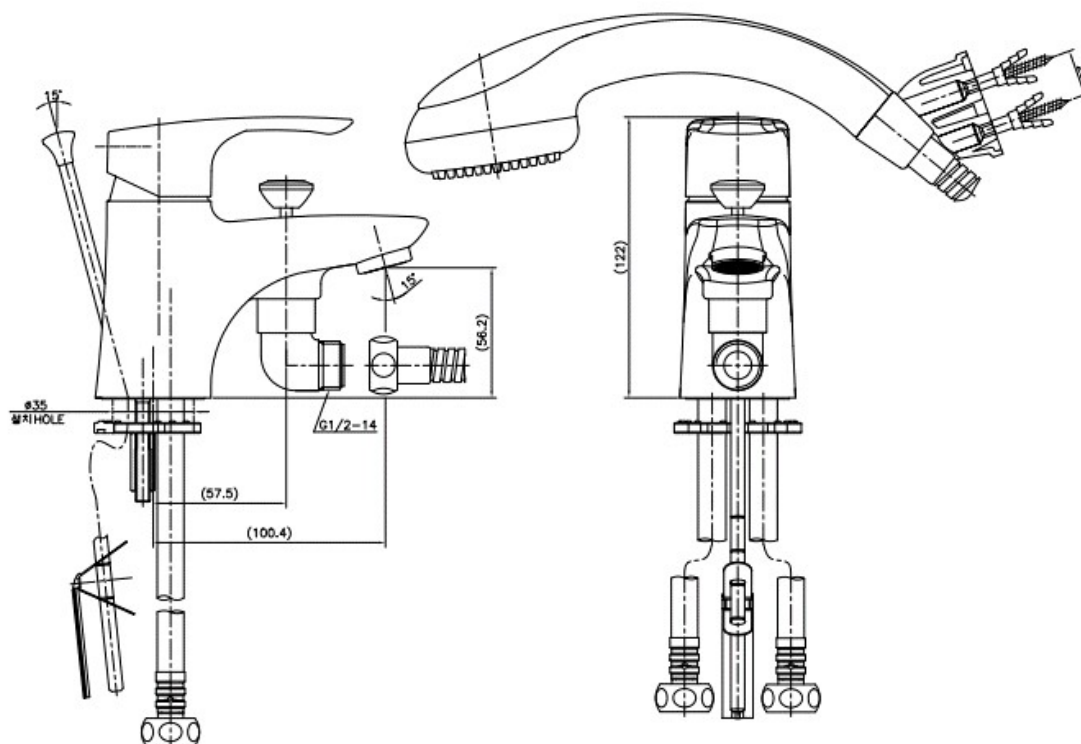

FB 0207C Lavatory & Shower Faucet

Discharging Volume : 2L

Material : Brass, Chrome Coating

Technical Drawing

Some specs and products may not be available in your area.
You check with your nearest reseller for the newly updated prices.
Please visit at www.daelim.id for your more information