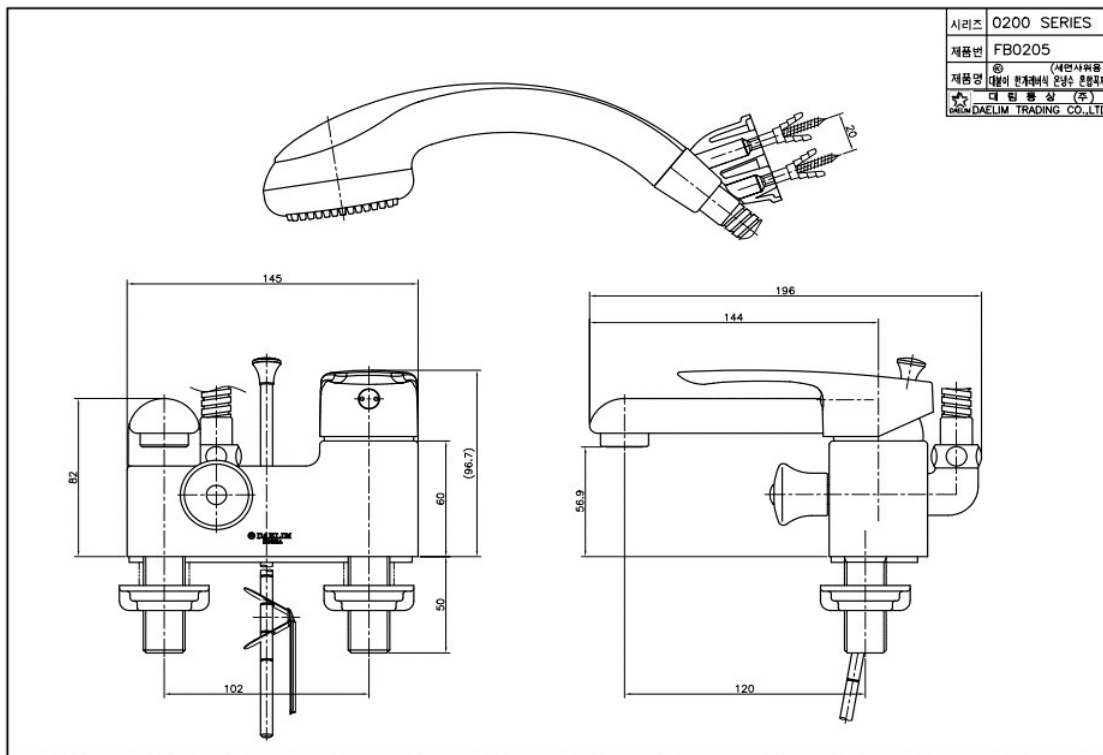

FB 0205C Lavatory & Shower Fauce (2 Holes)

Dischering Volume : 2L

Material : Brass, Chrome Coating

Technical Drawing

Some specs and products may not be available in your area.
 You check with your nearest resller for the newly updated prices.
 Please visit at www.daelim.id for your more information