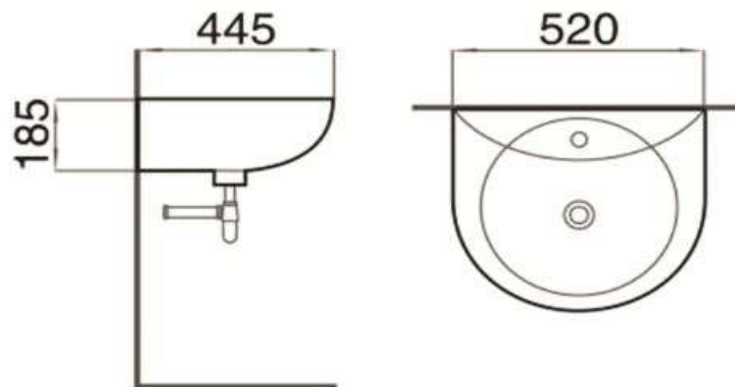

Technical Drawing

Some specs and products may not be available in your area.
You check with your nearest reseller for the newly updated prices.
Please visit at www.daelim.id for your more information