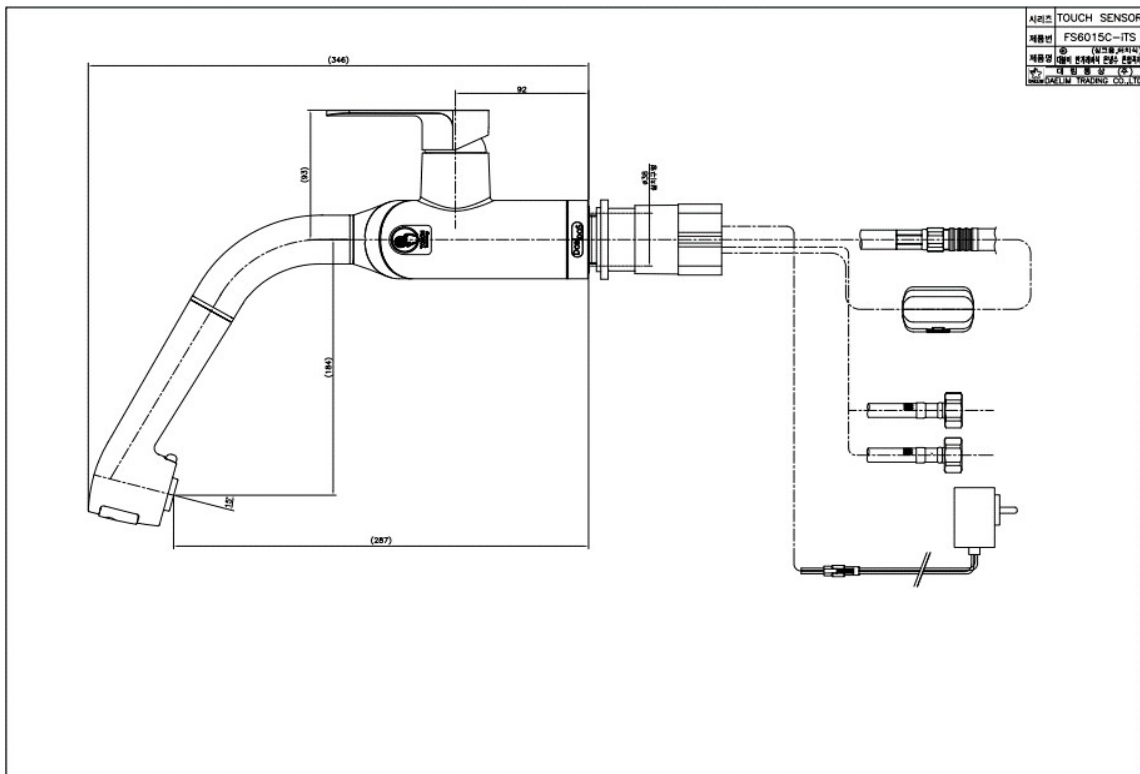

Technical Drawing

Some specs and products may not be available in your area.
You check with your nearest reseller for the newly updated prices.
Please visit at www.daelim.id for your more information