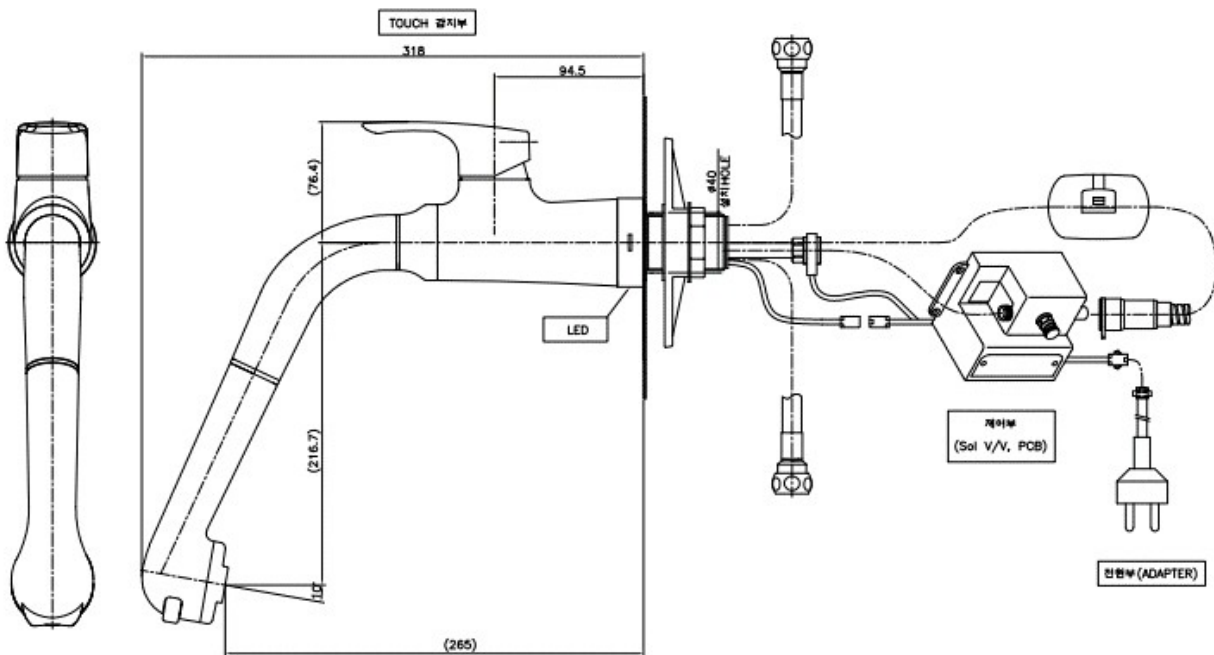

FS 0207C-ITS Pull-out Kitchen Faucet

Discharging Volume : 2L

Material : Brass, Chrome Coating

Technical Drawing

Some specs and products may not be available in your area.
You check with your nearest reseller for the newly updated prices.
Please visit at www.daelim.id for your more information