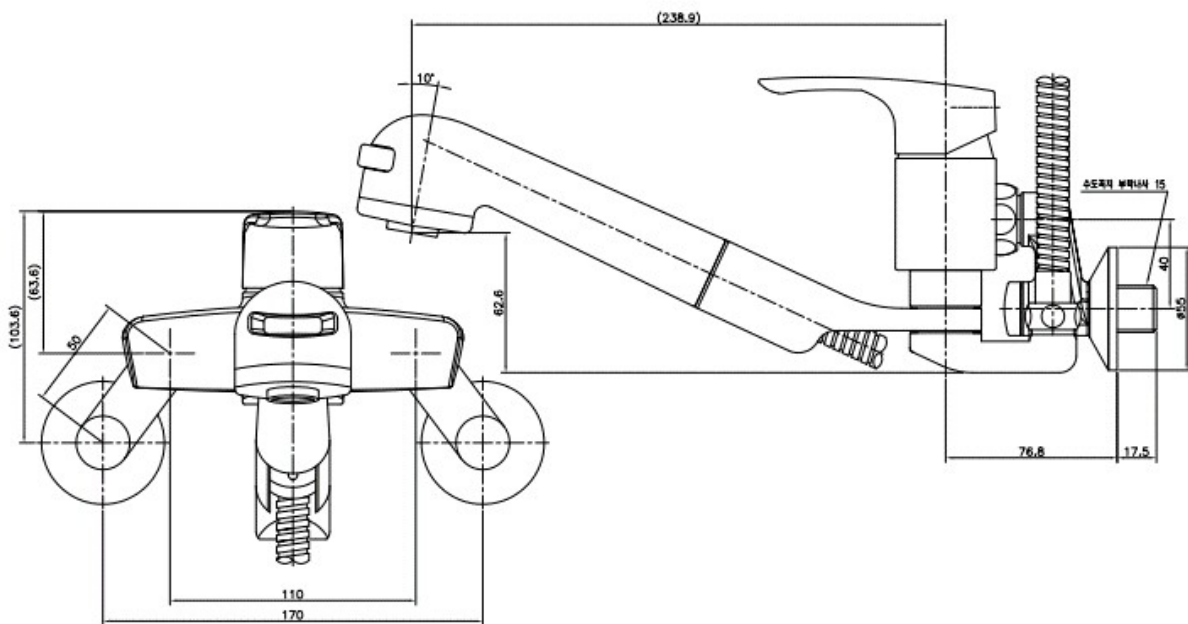

**FS 0206C Pull-out Spray Kitchen Faucet**

Discharging Volume : 2L

Material : Brass, Chrome Coating

**Technical Drawing**

Some specs and products may not be available in your area.  
You check with your nearest reseller for the newly updated prices.  
Please visit at [www.daelim.id](http://www.daelim.id) for your more information