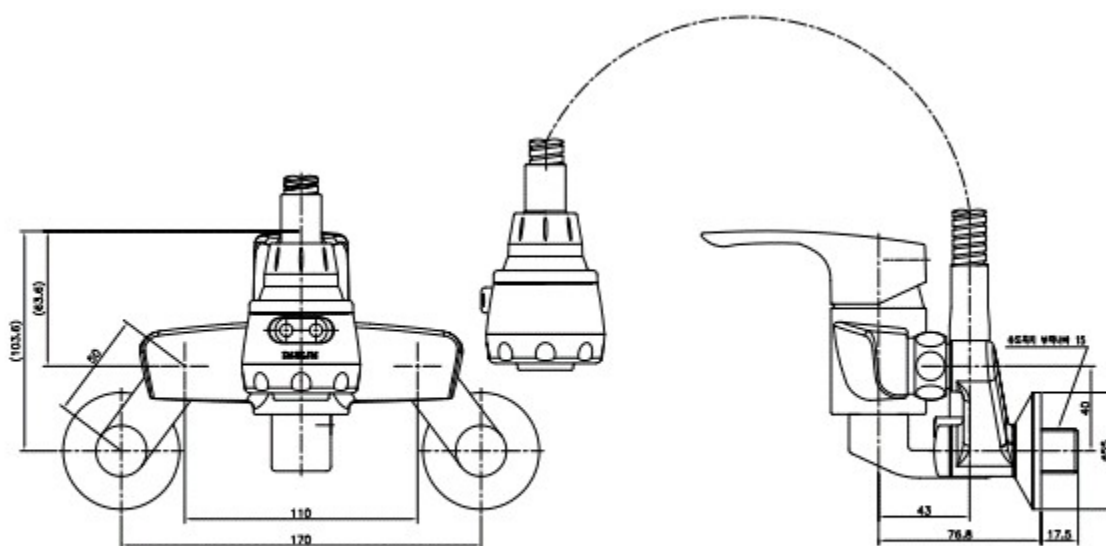

FS 0204C Kitchen Faucet With Flexible Sprayer

Discharging Volume : 2L

Material : Brass, Chrome Coating

Technical Drawing

Some specs and products may not be available in your area.
You check with your nearest reseller for the newly updated prices.
Please visit at www.daelim.id for your more information