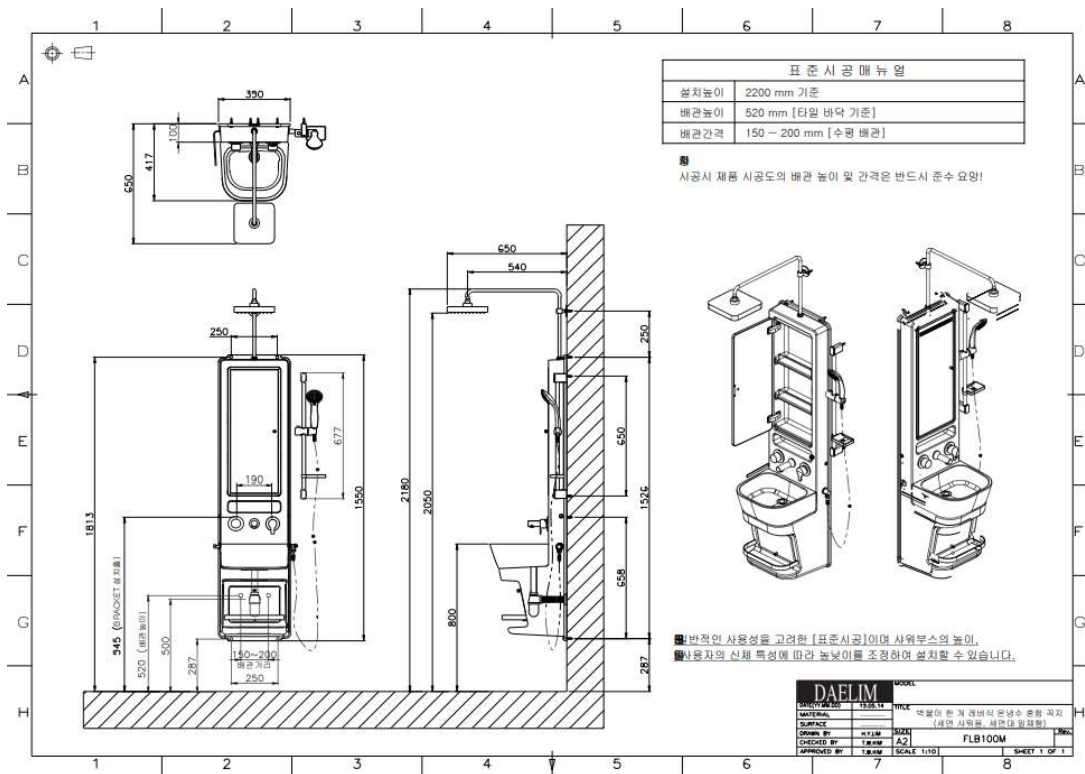

FLB 100 Rain Shower Faucet With Shelf

Material : Brass, Chrome Coating

Technical Drawing

Some specs and products may not be available in your area.
 You check with your nearest reseller for the newly updated prices.
 Please visit at www.daelim.id for your more information