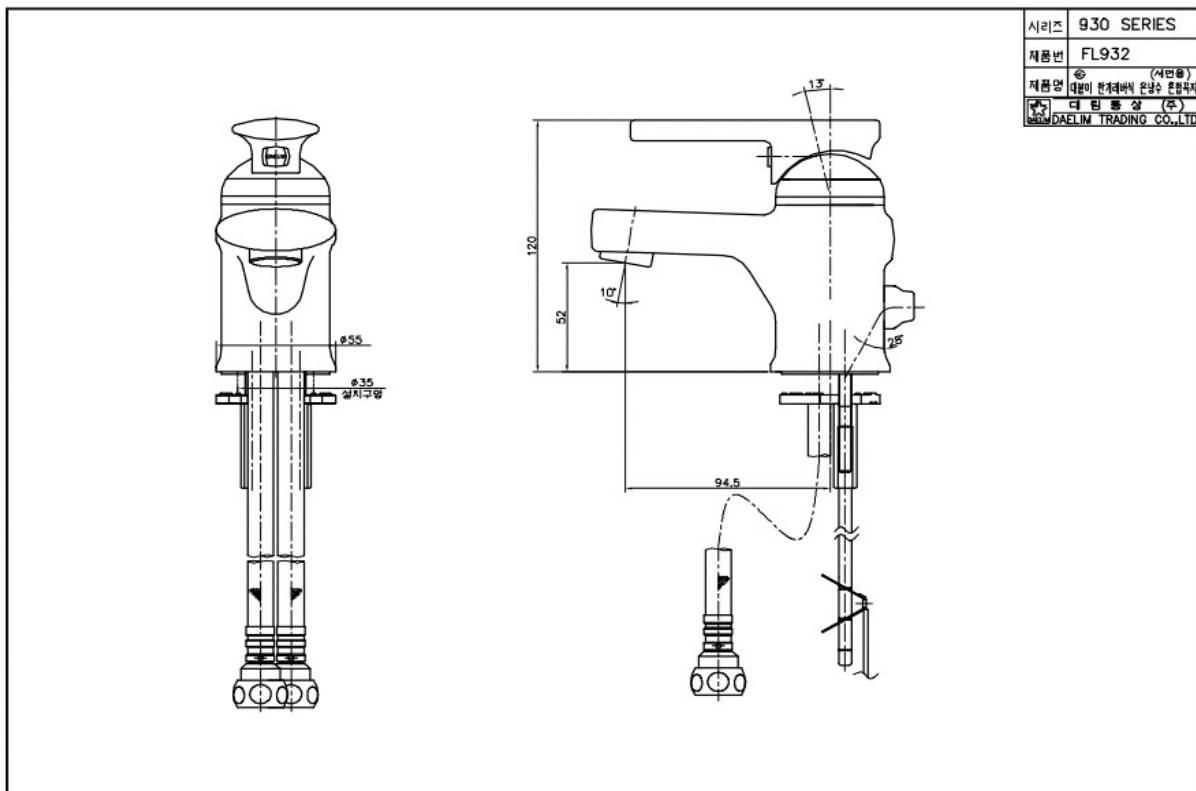

Technical Drawing

Some specs and products may not be available in your area.
You check with your nearest reseller for the newly updated prices.
Please visit at www.daelim.id for your more information