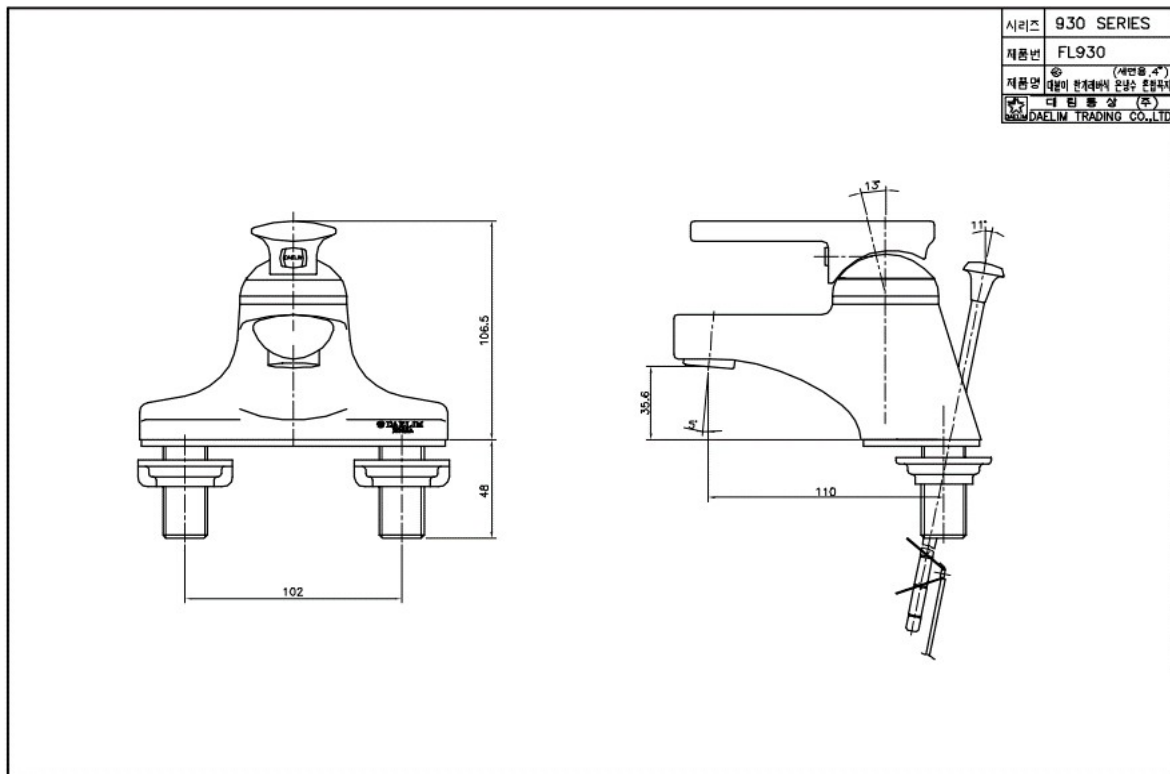

Technical Drawing

Some specs and products may not be available in your area.
You check with your nearest reseller for the newly updated prices.
Please visit at www.daelim.id for your more information