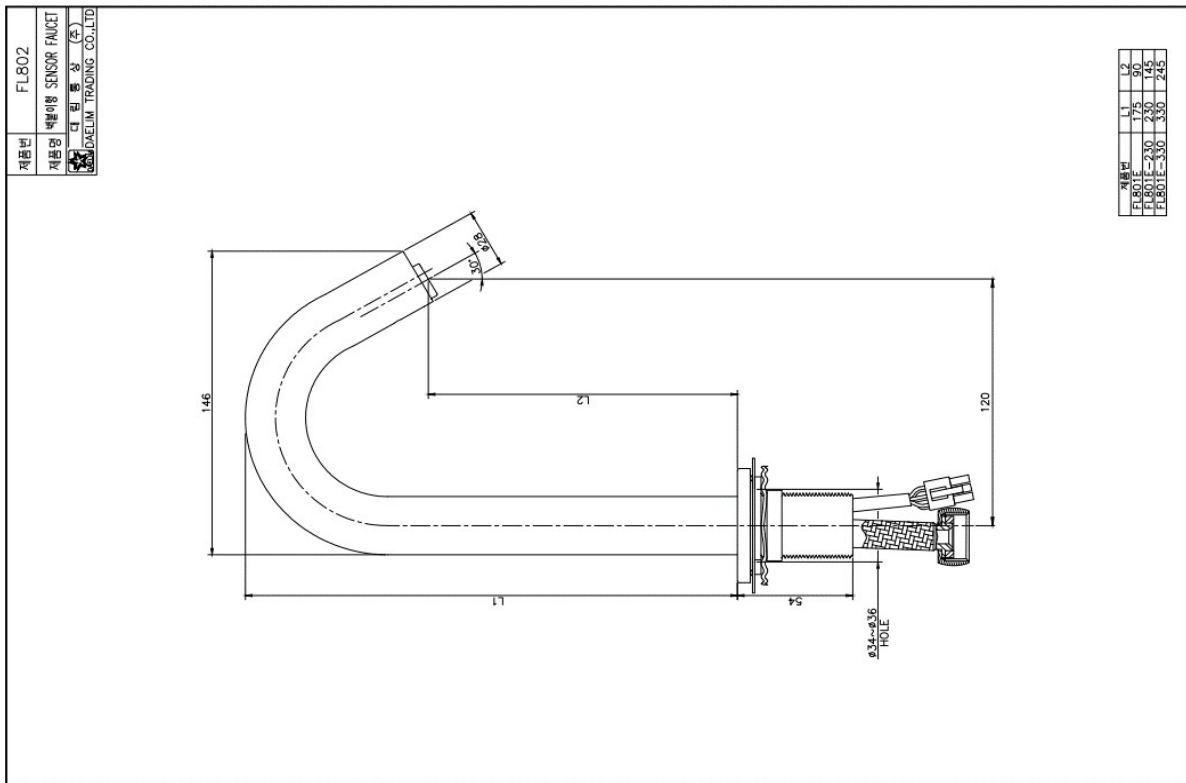

FL 800/FL 801 Automatic Lavatory Sensor Faucet

Dischargeing Volume : 2L

Sensor w/ Battery & Electricity Type

Material : Brass, Chrome coating

Technical Drawing

Some specs and products may not be available in your area.
 You check with your nearest reseller for the newly updated prices.
 Please visit at www.daelim.id for your more information