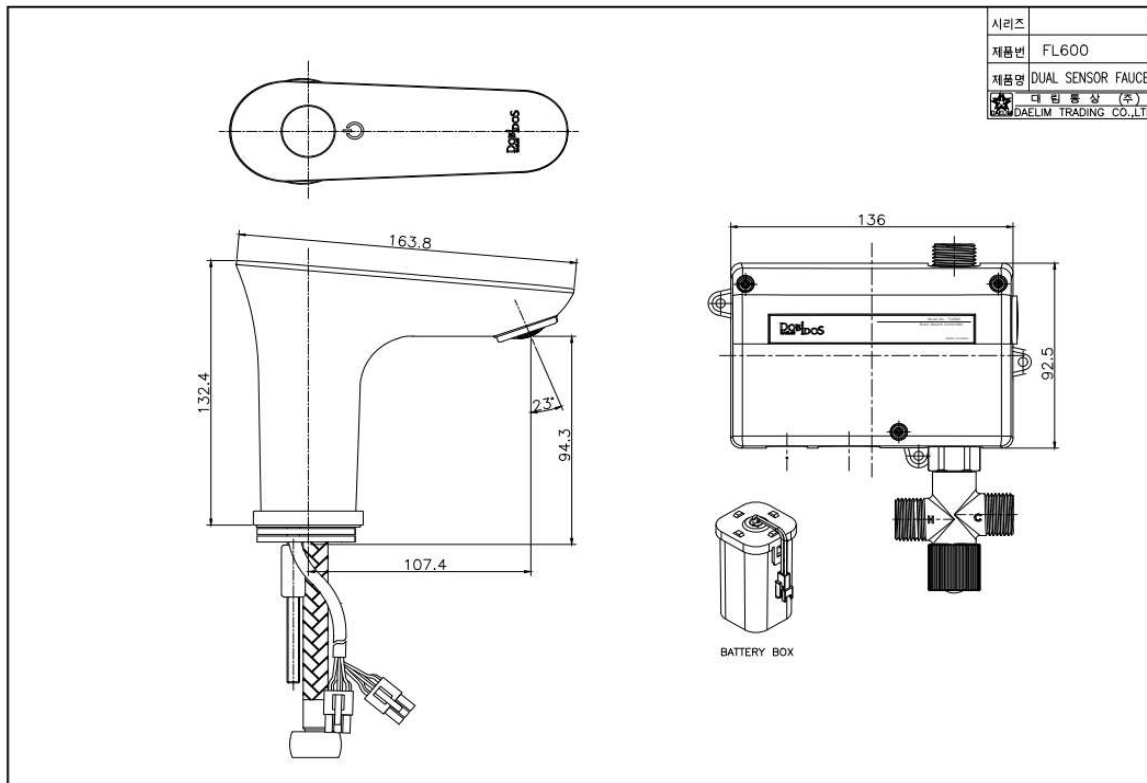

FL 600/FL 600E Automatic Lavatory Sensor Faucet

Dischargeing Volume : 2L

Sensor w/ Battery & Electricity Type

Material : Brass, Chrome coating

Technical Drawing

Some specs and products may not be available in your area.
You check with your nearest reseller for the newly updated prices.
Please visit at www.daelim.id for your more information