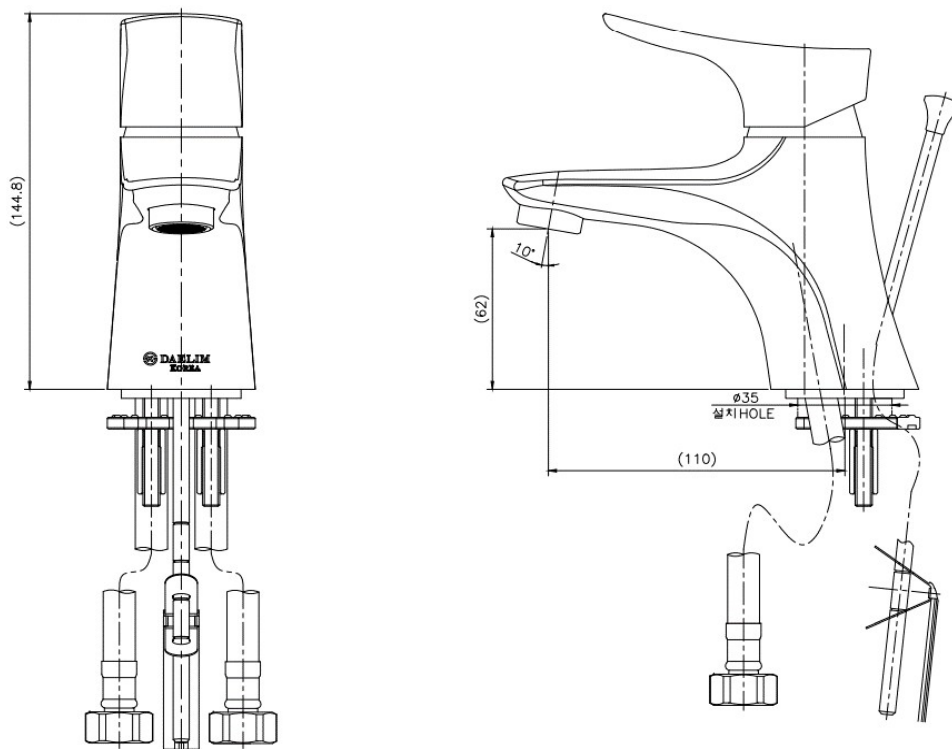

FL 5922C Lavatory Faucet

Dischargeing Volume : 2L

Material : Brass, Chrome coating

Technical Drawing

Some specs and products may not be available in your area.
You check with your nearest reseller for the newly updated prices.
Please visit at www.daelim.id for your more information