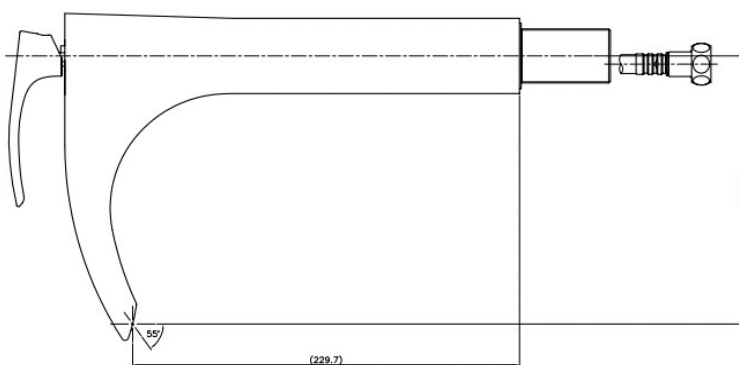

Technical Drawing

Some specs and products may not be available in your area.
You check with your nearest resller for the newly updated prices.
Please visit at www.daelim.id for your more information