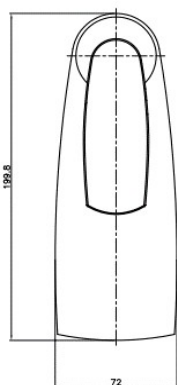

Technical Drawing

Some specs and products may not be available in your area.
You check with your nearest resller for the newly updated prices.
Please visit at www.daelim.id for your more information