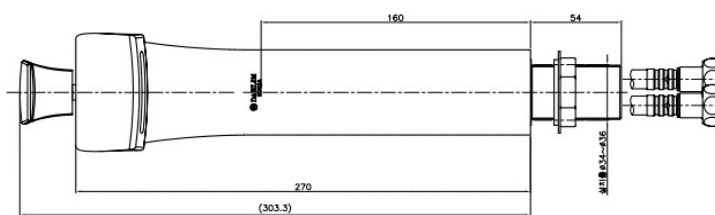

Technical Drawing

Some specs and products may not be available in your area.
You check with your nearest resller for the newly updated prices.
Please visit at www.daelim.id for your more information