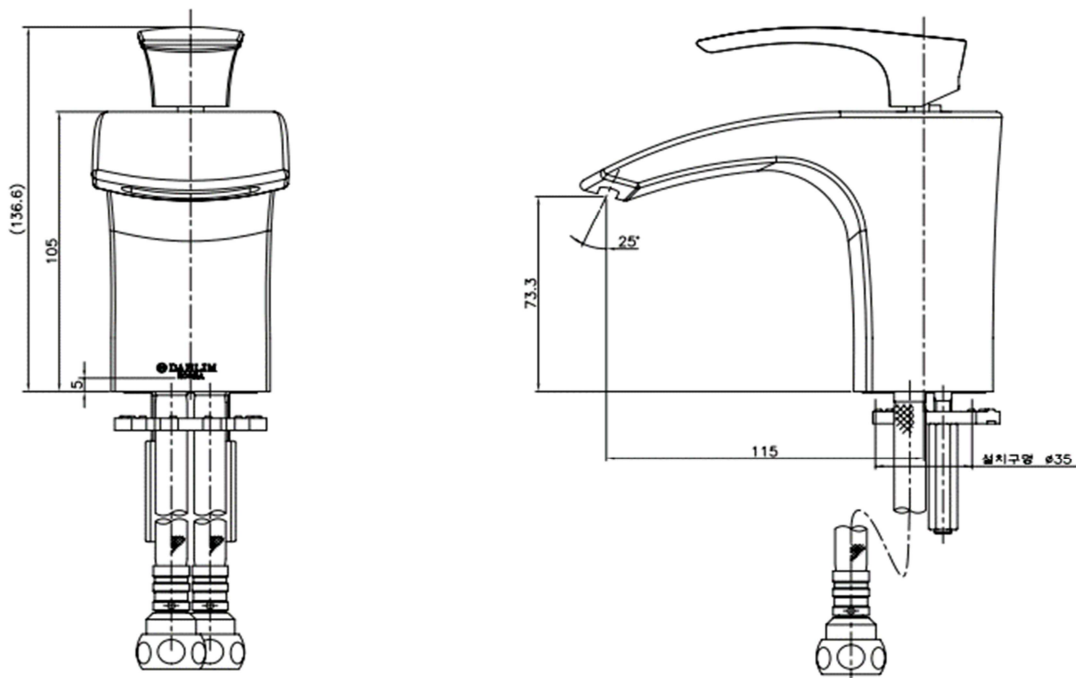

Technical Drawing

Some specs and products may not be available in your area.
You check with your nearest reseller for the newly updated prices.
Please visit at www.daelim.id for your more information