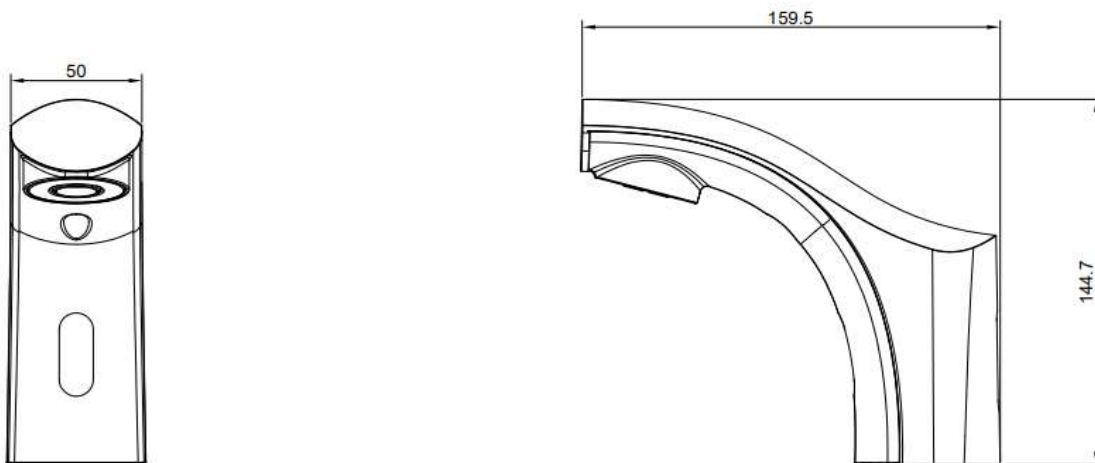

FL 511/FL 511E Automatic Lavatory Sensor Faucet

Dischargeing Volume : 2L

Sensor w/ Battery & Electricity Type

Material : Brass, Chrome coating

Technical Drawing

Some specs and products may not be available in your area.
You check with your nearest reseller for the newly updated prices.
Please visit at www.daelim.id for your more information