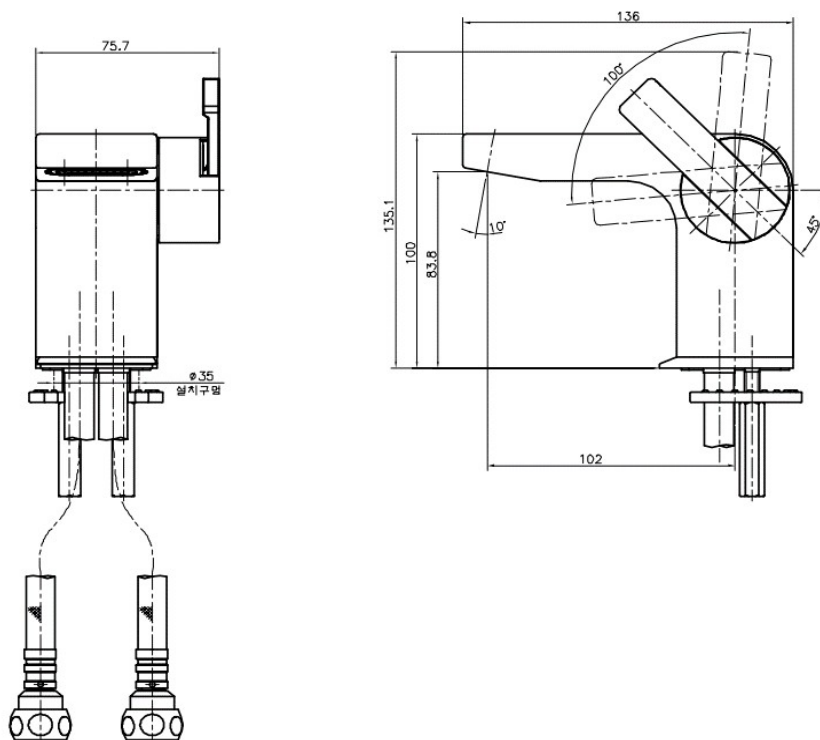

FL 5002C Lavatory Faucet

Dischargeing Volume : 2L

Material : Brass, Chrome coating

Technical Drawing

Some specs and products may not be available in your area.
You check with your nearest reseller for the newly updated prices.
Please visit at www.daelim.id for your more information