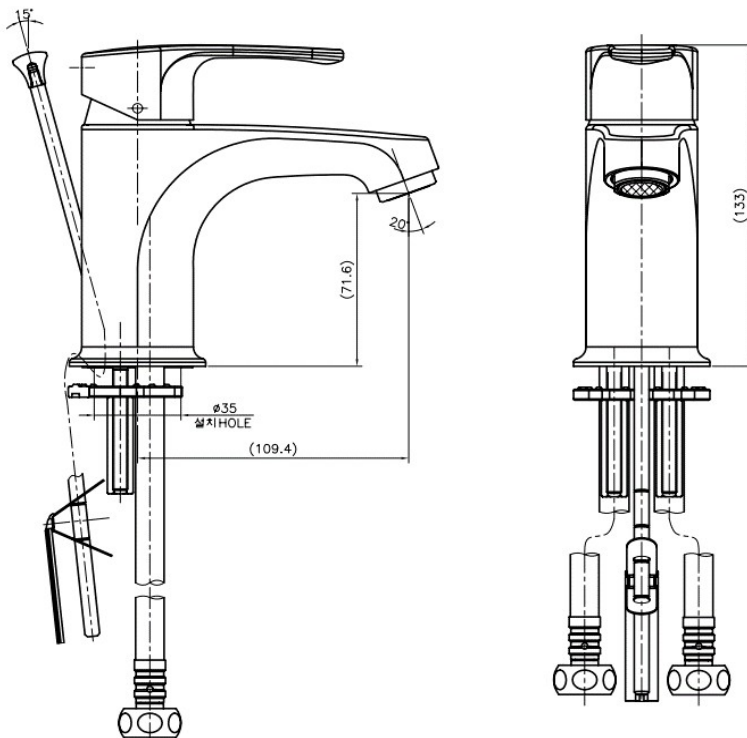

Technical Drawing

Some specs and products may not be available in your area.
You check with your nearest reseller for the newly updated prices.
Please visit at www.daelim.id for your more information