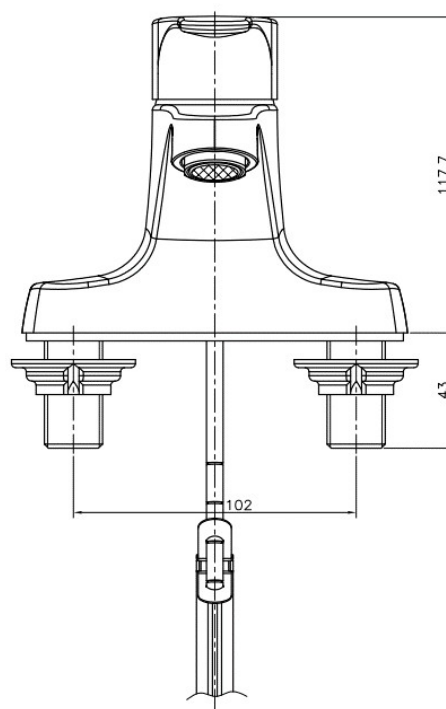

FL 3900C Lavatory Faucet

Dischargeing Volume : 2L

Material : Brass, Chrome coating

Technical Drawing

Some specs and products may not be available in your area.
You check with your nearest reseller for the newly updated prices.
Please visit at www.daelim.id for your more information