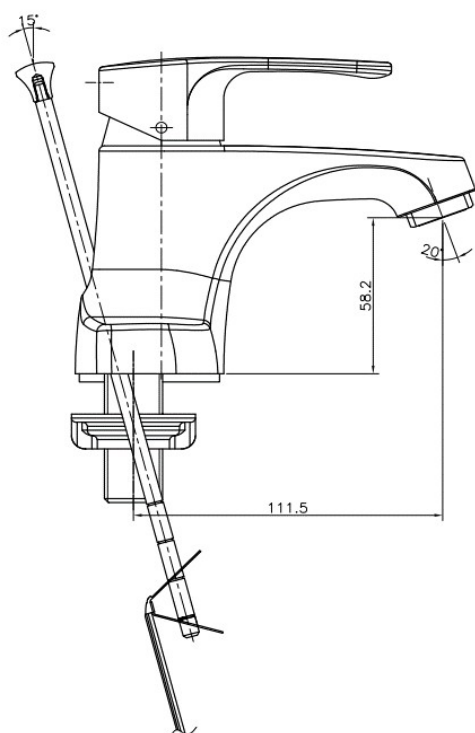

FL 3900C Lavatory Faucet

Dischargeing Volume : 2L

Material : Brass, Chrome coating

Technical Drawing

Some specs and products may not be available in your area.
You check with your nearest reseller for the newly updated prices.
Please visit at www.daelim.id for your more information