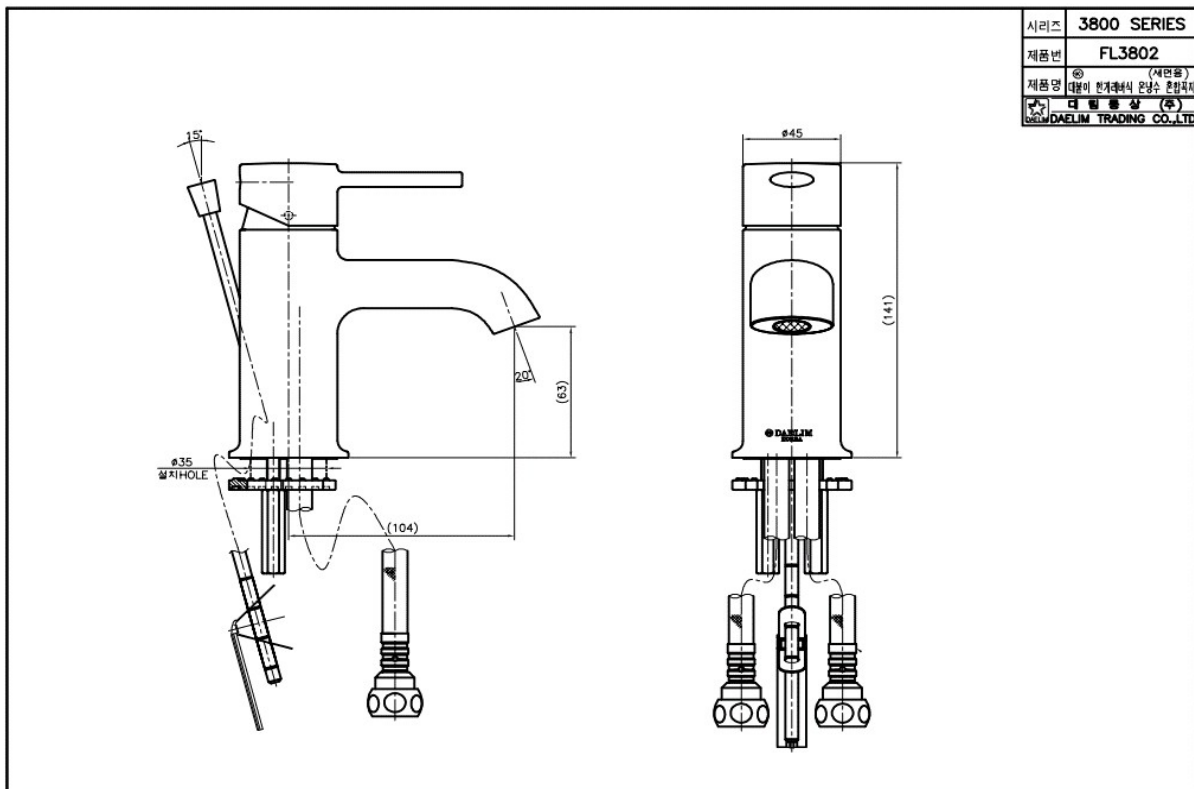

FL 3802C Lavatory Faucet

Dischargeing Volume : 2L

Material : Brass, Chrome coating

Technical Drawing

Some specs and products may not be available in your area.
You check with your nearest reseller for the newly updated prices.
Please visit at www.daelim.id for your more information