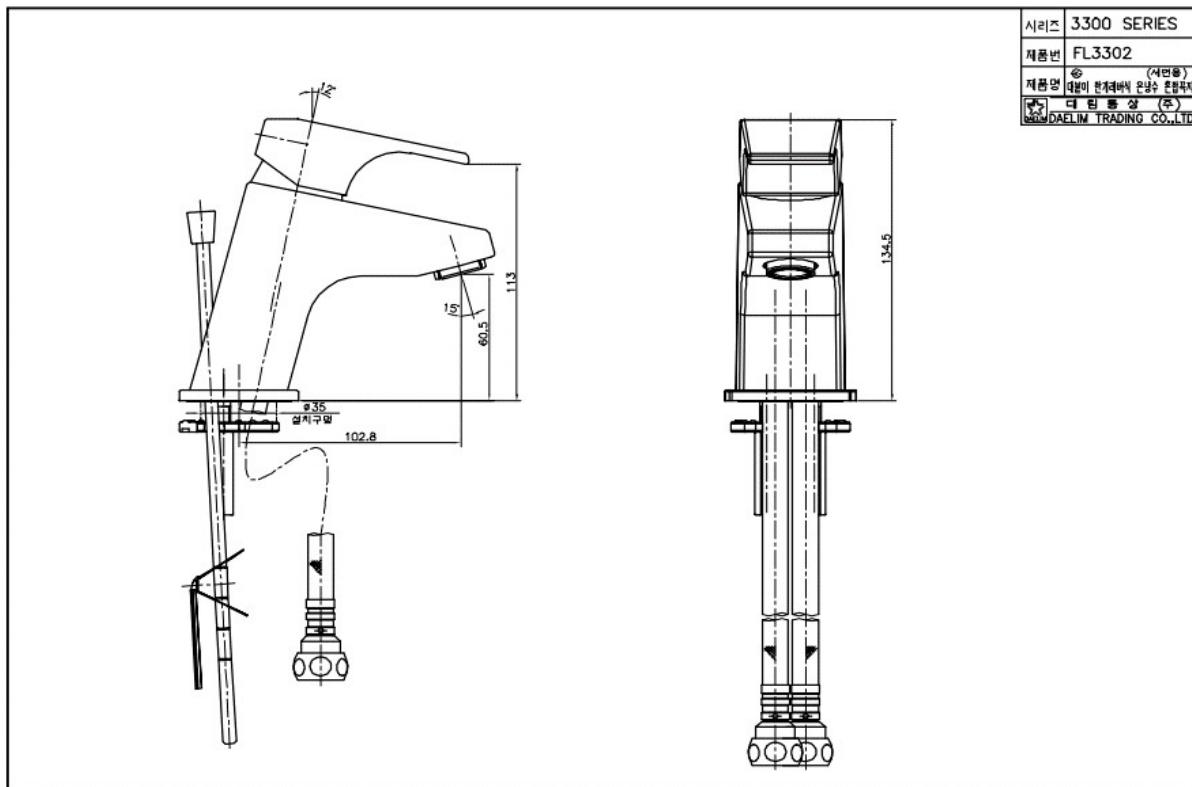

FL 3302C Lavatory Faucet

Dischargeing Volume : 2L

Material : Brass, Chrome coating

Technical Drawing

Some specs and products may not be available in your area.
You check with your nearest reseller for the newly updated prices.
Please visit at www.daelim.id for your more information